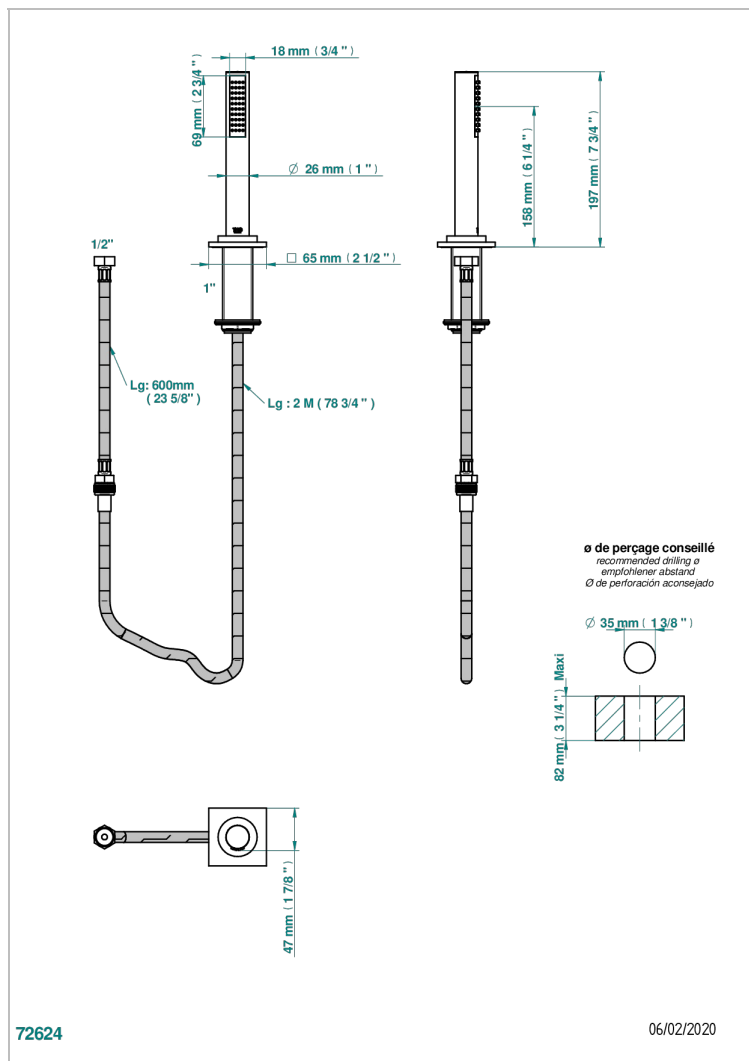

# ICON-X METAL INLAYS

U7J-60A

Rim mounted stylised handshower, 2 m hose and angle rest

## CHARACTERISTIC

- ACS : 20ACCLY558