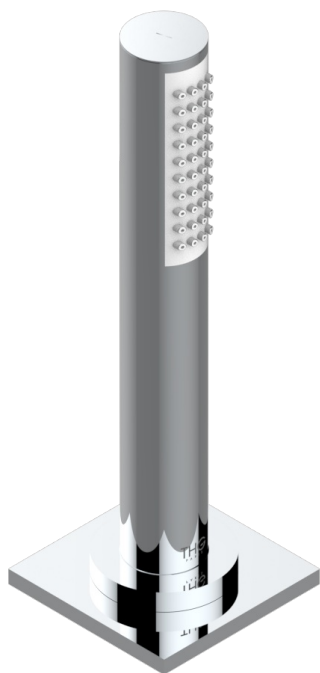

# ICON-X METAL INLAYS

U7J-60A

Rim mounted stylised handshower, 2 m hose and angle rest

## CHARACTERISTIC

- ACS : 20ACCLY558

## AVAILABLE FINITIONS

Antique nickel - H28  
Black ceram - D30  
Blush PVD - H62  
Brass color PVD - H49  
Brown bronze color PVD - F33  
Gold color PVD - H52

Graphite PVD - H64  
Matt Umber PVD - H67  
Matt blush PVD - H60  
Matt brass color PVD - H50  
Matt brown bronze color PVD - F34  
Matt chrome - C02