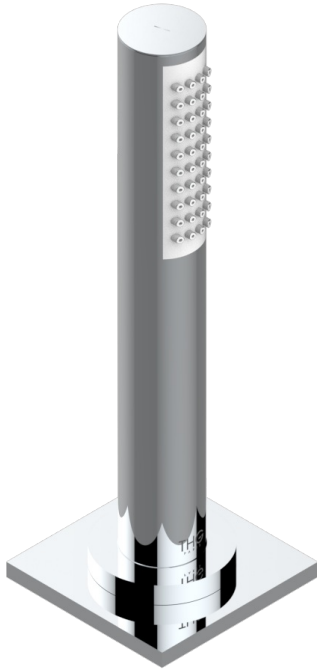

ICON-X WITH LEVER HANDLES

U7H-60A

Deck mounted hand shower, with hose

CHARACTERISTIC

- ACS : 20ACCLY558

STANDARDS

AVAILABLE FINITIONS

Black ceram - D30
Blush PVD - H62
Brass color PVD - H49
Brown bronze color PVD - F33
Chrome polished - A02
Gold color PVD - H52

Gold mat - F07
Gold polished - F01
Graphite PVD - H64
Matt Umber PVD - H67
Matt blush PVD - H60
Matt brass color PVD - H50

Matt brown bronze color PVD - F34
Matt chrome (American satin) - C02
Matt gold color PVD - H53
Matt graphite PVD - H65
Matt nickel (American satin) - C01
Matt nickel color PVD - H56

Nickel antique / Sovereign - H28
Nickel color PVD - H55
Nickel polished - B01
Soft gold - F30
Soft matt gold - F31
Umber PVD - H66