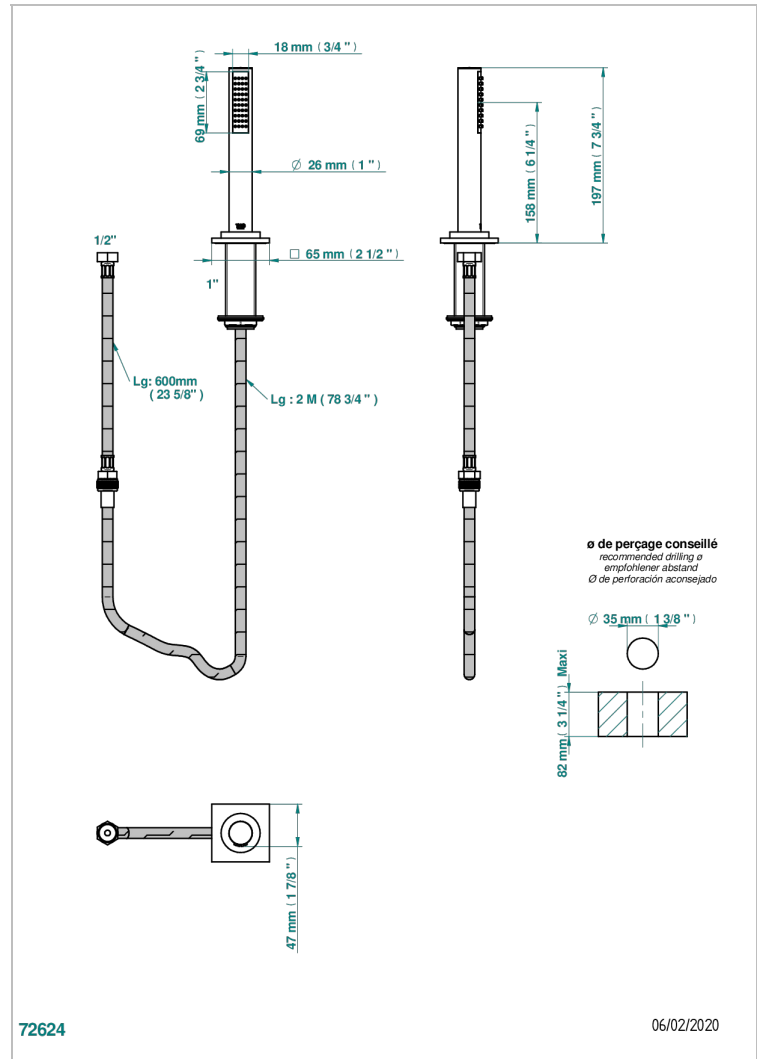

ICON-X WITH LEVER HANDLES

U7H-60A

Deck mounted hand shower, with hose

CHARACTERISTIC

- ACS : 20ACCLY558

STANDARDS

AVAILABLE FINITIONS

Black ceram - D30
Blush PVD - H62
Brass color PVD - H49
Brown bronze color PVD - F33
Chrome polished - A02
Gold color PVD - H52

Gold mat - F07
Gold polished - F01
Graphite PVD - H64
Matt Umber PVD - H67
Matt blush PVD - H60
Matt brass color PVD - H50

Matt brown bronze color PVD - F34
Matt chrome (American satin) - C02
Matt gold color PVD - H53
Matt graphite PVD - H65
Matt nickel (American satin) - C01
Matt nickel color PVD - H56

Nickel antique / Sovereign - H28
Nickel color PVD - H55
Nickel polished - B01
Soft gold - F30
Soft matt gold - F31
Umber PVD - H66