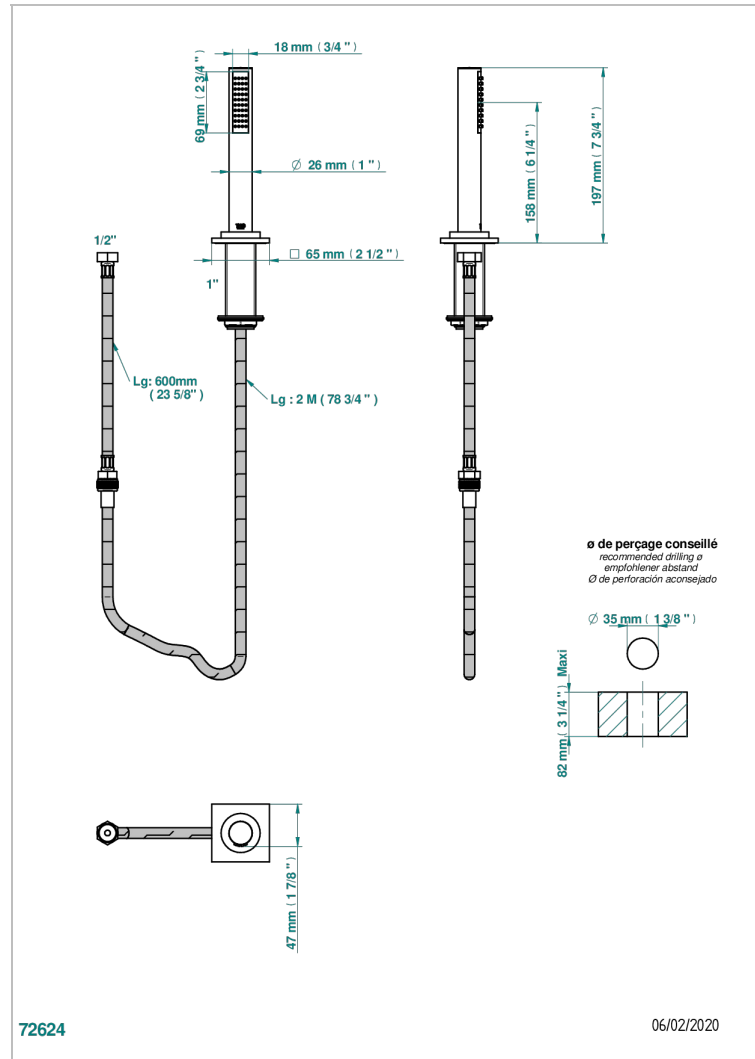

ICON-X WITH LEVER

U7H-60A

Rim mounted stylised handshower, 2 m hose and angle rest

CHARACTERISTIC

- ACS : 20ACCLY558

STANDARDS

AVAILABLE FINITIONS

Antique nickel - H28
Black ceram - D30
Blush PVD - H62
Brass color PVD - H49
Brown bronze color PVD - F33
Gold color PVD - H52

Polished chrome (color finish) - A02
Polished gold (color finish) - F01
Polished nickel - B01
Soft gold - F30
Soft matt gold - F31
Umber PVD - H66