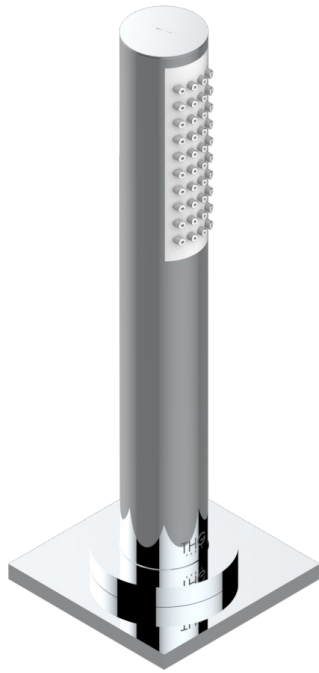

ICON-X WITH LEVER

U7H-60A

Rim mounted stylised handshower, 2 m hose and angle rest

CHARACTERISTIC

- ACS : 20ACCLY558

STANDARDS

AVAILABLE FINITIONS

Antique nickel - H28
Black ceram - D30
Blush PVD - H62
Brass color PVD - H49
Brown bronze color PVD - F33
Gold color PVD - H52

Graphite PVD - H64
Matt Umber PVD - H67
Matt blush PVD - H60
Matt brass color PVD - H50
Matt brown bronze color PVD - F34
Matt chrome - C02

Matt gold - F07
Matt gold color PVD - H53
Matt graphite PVD - H65
Matt nickel (color finish) - C01
Matt nickel color PVD - H56
Nickel color PVD - H55

Polished chrome (color finish) - A02
Polished gold (color finish) - F01
Polished nickel - B01
Soft gold - F30
Soft matt gold - F31
Umber PVD - H66