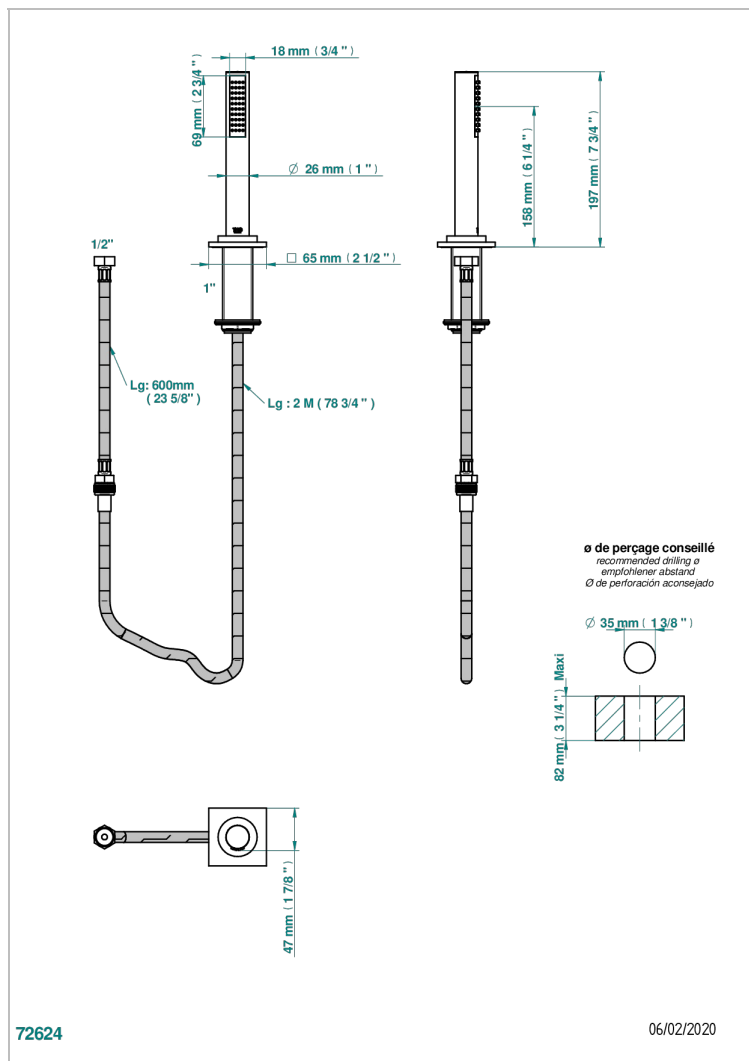

# ICON-X

U7G-60A

Deck mounted hand shower, with hose

## CHARACTERISTIC

- ACS : 20ACCLY558