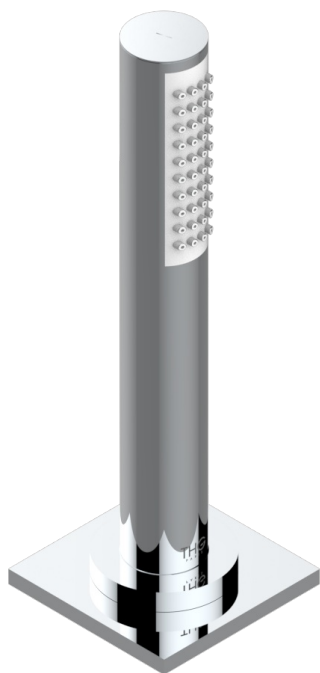

# ICON-X

U7G-60A

Deck mounted hand shower, with hose

## CHARACTERISTIC

- ACS : 20ACCLY558

## AVAILABLE FINITIONS

Black ceram - D30  
Blush PVD - H62  
Brass color PVD - H49  
Brown bronze color PVD - F33  
Chrome polished - A02  
Gold color PVD - H52

Gold mat - F07  
Gold polished - F01  
Graphite PVD - H64  
Matt Umber PVD - H67  
Matt blush PVD - H60  
Matt brass color PVD - H50

Matt brown bronze color PVD - F34  
Matt chrome (American satin) - C02  
Matt gold color PVD - H53  
Matt graphite PVD - H65  
Matt nickel (American satin) - C01  
Matt nickel color PVD - H56

Nickel antique / Sovereign - H28  
Nickel color PVD - H55  
Nickel polished - B01  
Soft gold - F30  
Soft matt gold - F31  
Umber PVD - H66