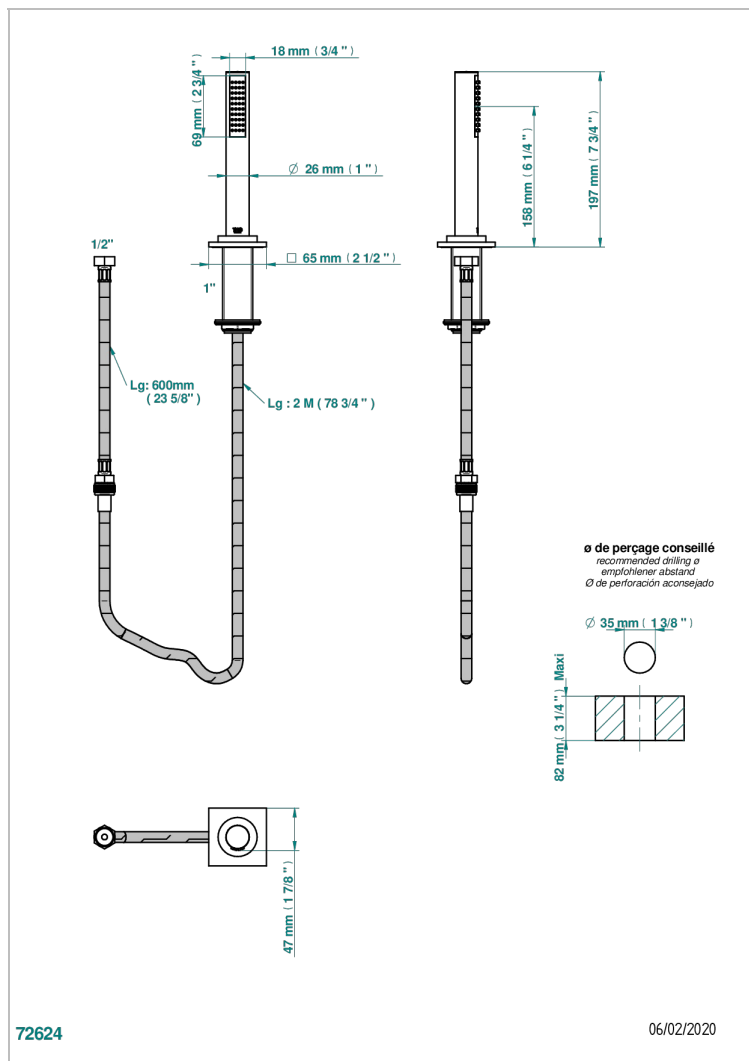

ICON-X

U7G-60A

Rim mounted stylised handshower, 2 m hose and angle rest

CHARACTERISTIC

- ACS : 20ACCLY558

STANDARDS

AVAILABLE FINITIONS

Antique nickel - H28
Black ceram - D30
Blush PVD - H62
Brass color PVD - H49
Brown bronze color PVD - F33
Gold color PVD - H52