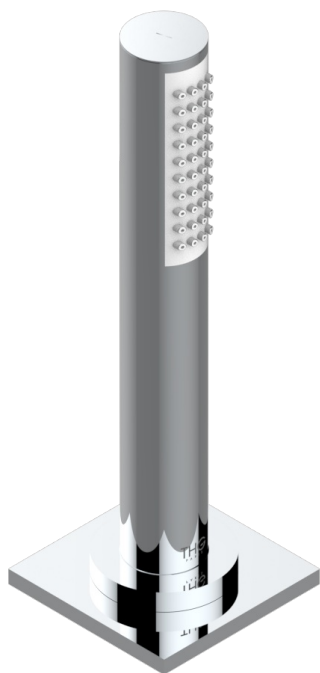

ICON-X

U7G-60A

Rim mounted stylised handshower, 2 m hose and angle rest

CHARACTERISTIC

- ACS : 20ACCLY558

STANDARDS

AVAILABLE FINITIONS

Antique nickel - H28
Black ceram - D30
Blush PVD - H62
Brass color PVD - H49
Brown bronze color PVD - F33
Gold color PVD - H52

Graphite PVD - H64
Matt Umber PVD - H67
Matt blush PVD - H60
Matt brass color PVD - H50
Matt brown bronze color PVD - F34
Matt chrome - C02

Matt gold - F07
Matt gold color PVD - H53
Matt graphite PVD - H65
Matt nickel (color finish) - C01
Matt nickel color PVD - H56
Nickel color PVD - H55

Polished chrome (color finish) - A02
Polished gold (color finish) - F01
Polished nickel - B01
Soft gold - F30
Soft matt gold - F31
Umber PVD - H66