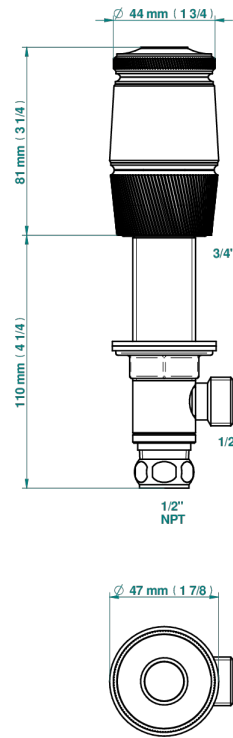

# CORVAIR HOWLITE

U8F-35/US

1/2" deck valve with trim for lavatory

72597

05/02/2020

## CHARACTERISTIC

- Corvairst Howlite
- 1/2" deck valve with trim for lavatory