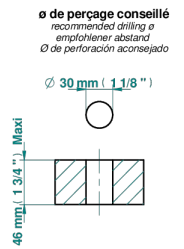

# CORVAIR HOWLITE

U8F-35/US

1/2" deck valve with trim for lavatory

72597

05/02/2020

## CHARACTERISTIC

- Corvairst Howlite
- 1/2" deck valve with trim for lavatory