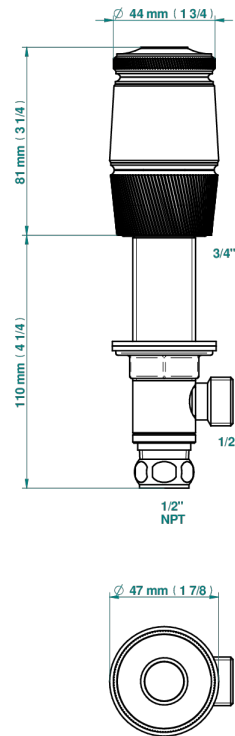

CORVAIR PORTORO

U8H-35/US

1/2" deck valve with trim for lavatory

72579

05/03/2020

CHARACTERISTIC

- Corvaair Portoro
- 1/2" deck valve with trim for lavatory

AVAILABLE FINITIONS

Black ceram - D30
Blush PVD - H62
Brass color PVD - H49
Brown bronze color PVD - F33
Chrome polished - A02
Gold color PVD - H52

Gold mat - F07
Gold polished - F01
Graphite PVD - H64
Light coated bronze - D01
Matt Umber PVD - H67
Matt blush PVD - H60

Matt brass color PVD - H50
Matt brown bronze color PVD - F34
Matt chrome (American satin) - C02
Matt gold color PVD - H53
Matt graphite PVD - H65
Matt nickel (American satin) - C01

Matt nickel color PVD - H56
Nickel color PVD - H55
Nickel polished - B01
Soft gold - F30
Soft matt gold - F31
Umber PVD - H66