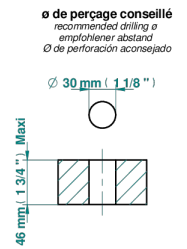

CORVAIR PORTORO

U8H-35/US

1/2" deck valve with trim for lavatory

72579

05/03/2020

CHARACTERISTIC

- Corvaair Portoro
- 1/2" deck valve with trim for lavatory

AVAILABLE FINITIONS