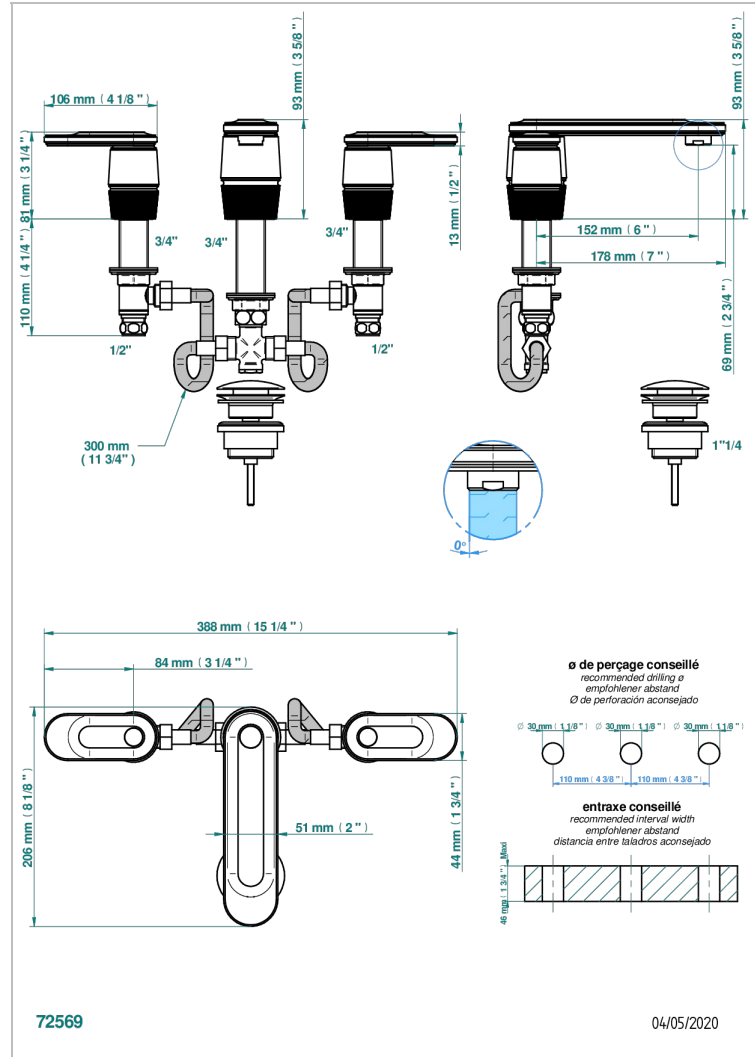

# CORVAIR FIOR DI BOSCO WITH LEVER

U8L-151

Rim mounted 3-hole basin mixer with waste

## CHARACTERISTIC

- ACS : 18ACCLY393
- NF : NF EN 200 - IA - Chrome