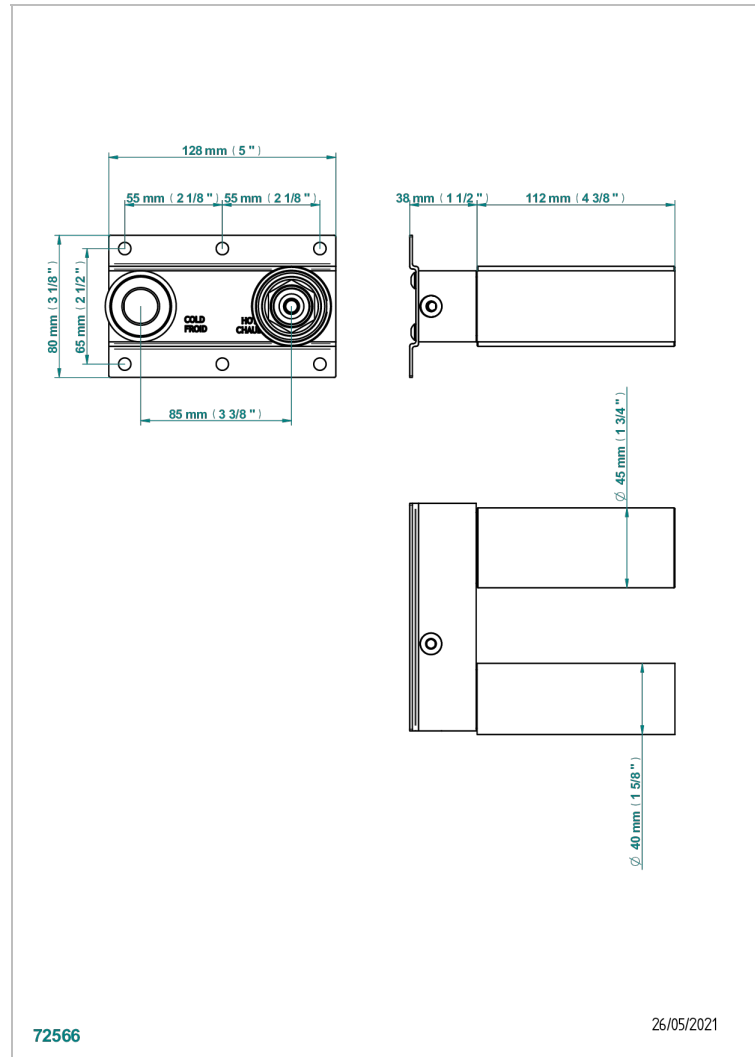

GENERAL ITEMS

G00-6543A

Rough parts for basin mixer on plate with spout, progressive cartridge

72566

26/05/2021

CHARACTERISTIC

- General Items
- Rough parts for basin mixer on plate with spout, progressive cartridge