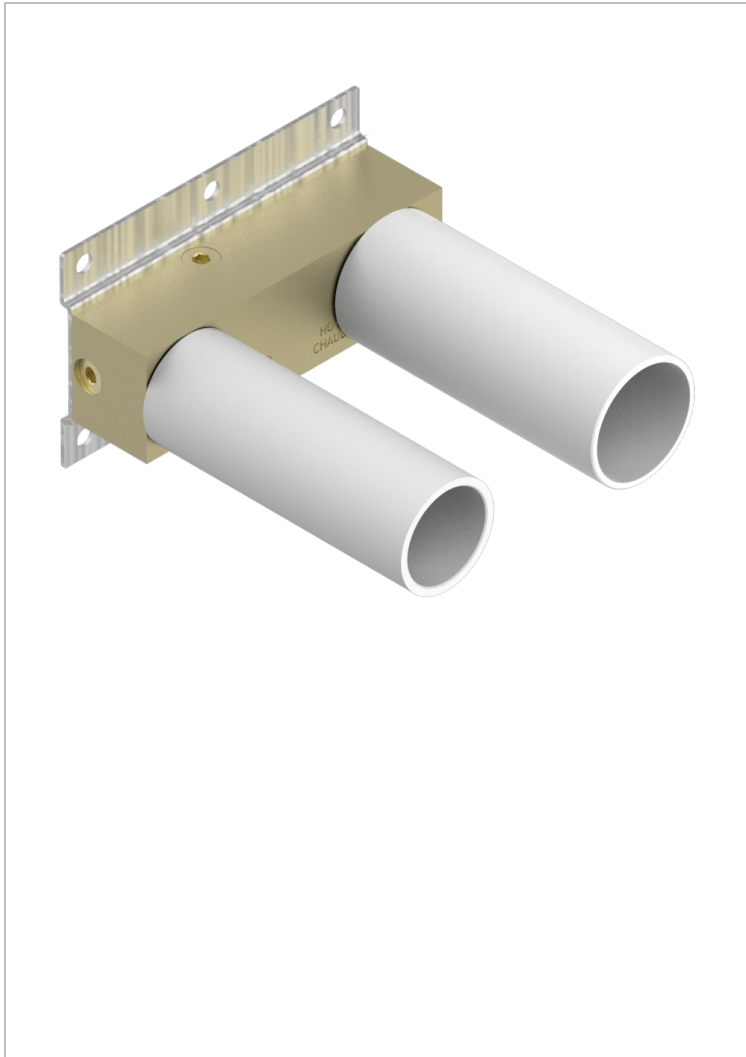

GENERAL ITEMS

G00-6543A

Rough parts for basin mixer on plate with spout, progressive cartridge

72566

26/05/2021

CHARACTERISTIC

- General Items
- Rough parts for basin mixer on plate with spout, progressive cartridge

AVAILABLE FINITIONS

Antique nickel - H28
Black ceram - D30
Blush PVD - H62
Brass color PVD - H49
Brown bronze color PVD - F33
Gold color PVD - H52

Graphite PVD - H64
Lacquered light bronze - D01
Matt Umber PVD - H67
Matt blush PVD - H60
Matt brass color PVD - H50
Matt brown bronze color PVD - F34