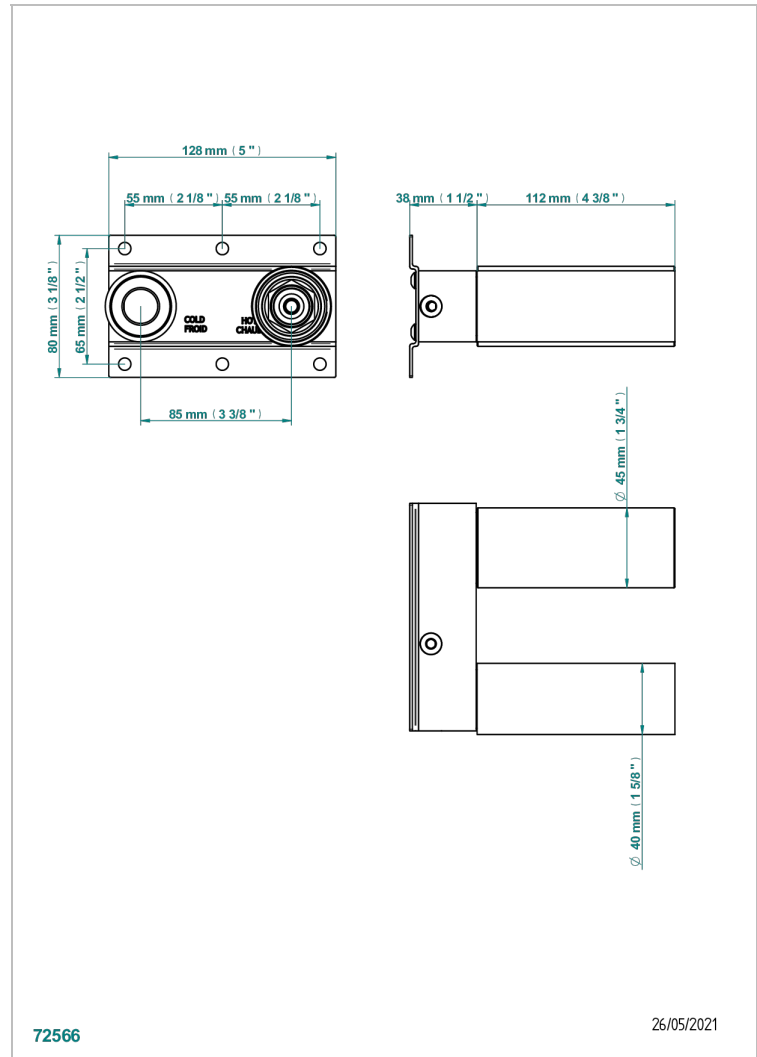

GENERAL ITEMS

G00-6543A

Rough parts for basin mixer on plate with spout, progressive cartridge

72566

26/05/2021

CHARACTERISTIC

- General Items
- Rough parts for basin mixer on plate with spout, progressive cartridge