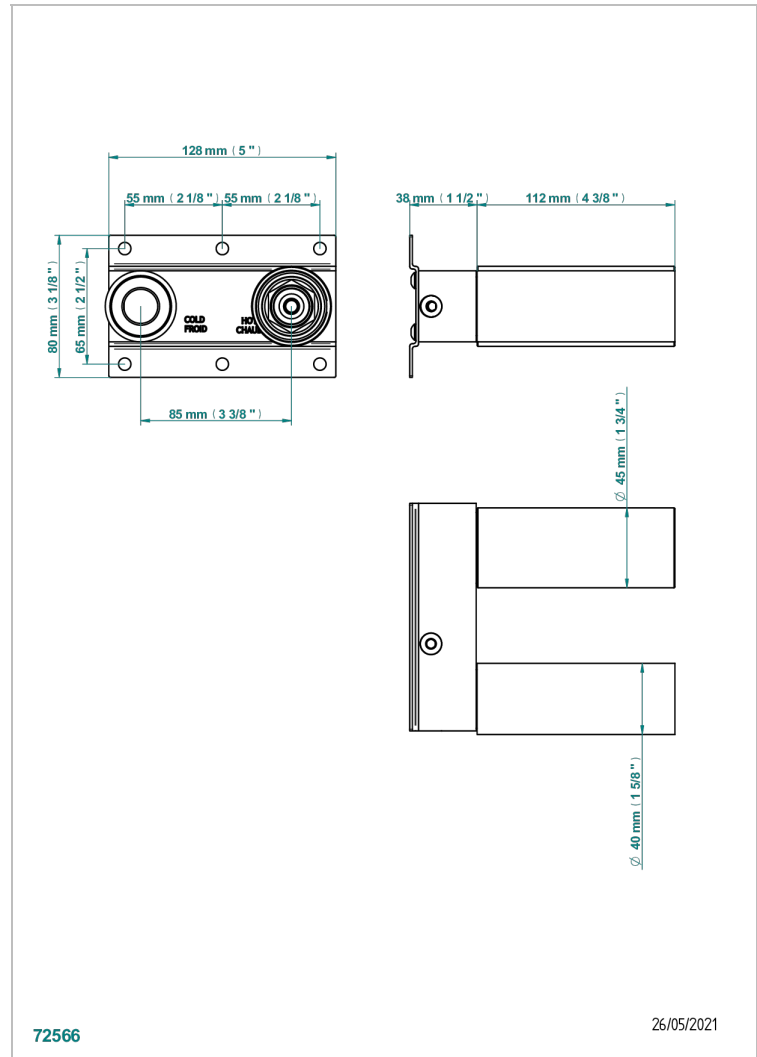

STANDARDARTIKEL

G00-6543A

Rough parts for basin mixer on plate with spout, progressive cartridge

THG[®]
PARIS

72566

26/05/2021

EIGENSCHAFTEN

- Standardartikel
- Rough parts for basin mixer on plate with spout, progressive cartridge