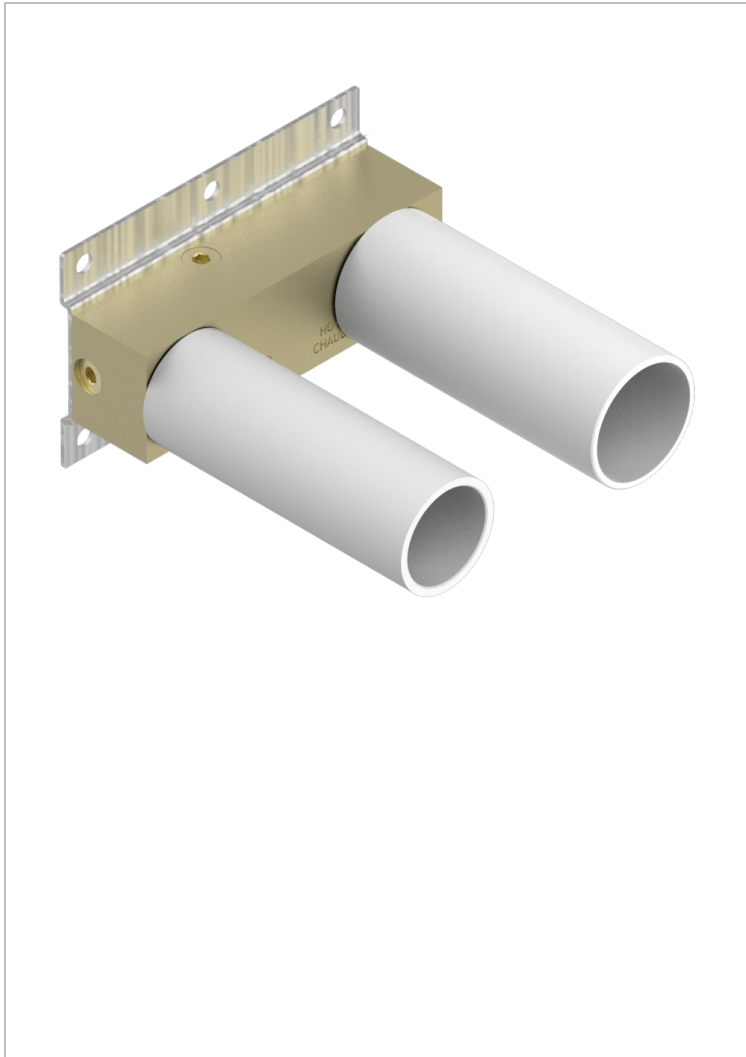

STANDARDARTIKEL

G00-6543A

Rough parts for basin mixer on plate with spout, progressive cartridge

THG[®]
PARIS

72566

26/05/2021

EIGENSCHAFTEN

- Standardartikel
- Rough parts for basin mixer on plate with spout, progressive cartridge

VERFÜGBARE OBERFLÄCHEN

Altnickel - H28
Blassgold - F30
Blassgold matt unlackiert - F31
Bronze hell - D01
Chrom - A02
Chrom / gold - G02

Chrom matt - C02
Gold - F01
Gold matt - F07
Kupfer altrot matt lackiert - H07
Mattschwarz keramik - D30
Nickel matt - C01