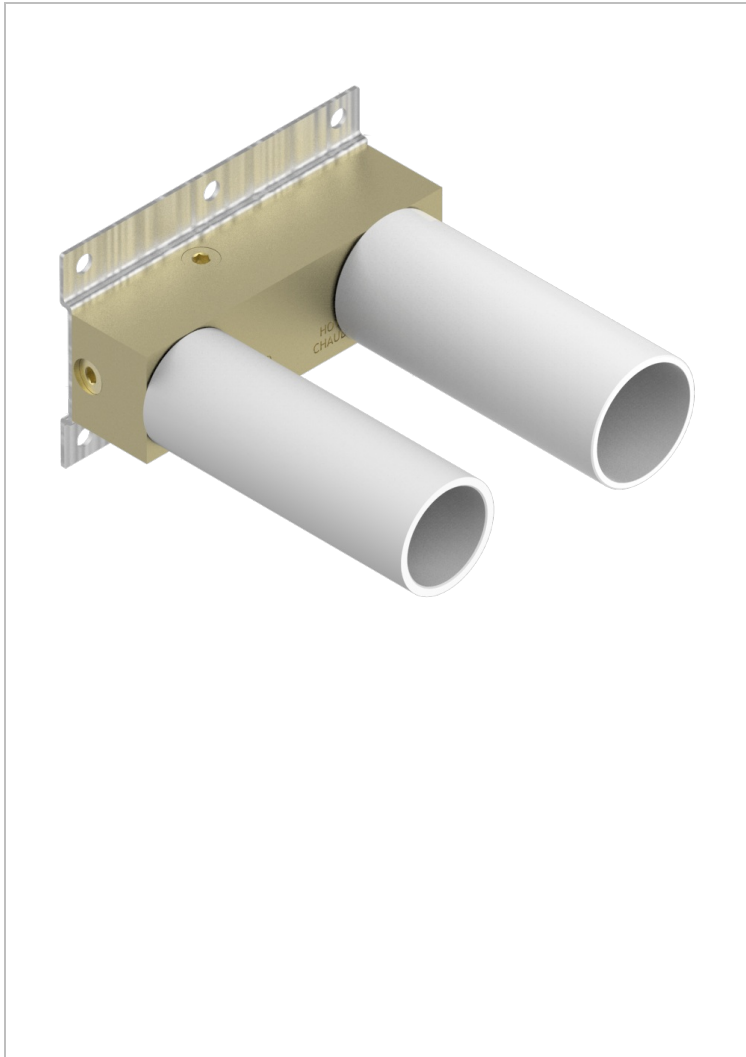

# GENERAL ITEMS

G00-6543A

Rough parts for basin mixer on plate with spout, progressive cartridge

## CHARACTERISTIC

- General Items
- Rough parts for basin mixer on plate with spout, progressive cartridge

## AVAILABLE FINITIONS

Antique nickel - H28  
Black ceram - D30  
Blush PVD - H62  
Brass color PVD - H49  
Brown bronze color PVD - F33  
Gold color PVD - H52

Graphite PVD - H64  
Lacquered light bronze - D01  
Matt Umber PVD - H67  
Matt blush PVD - H60  
Matt brass color PVD - H50  
Matt brown bronze color PVD - F34