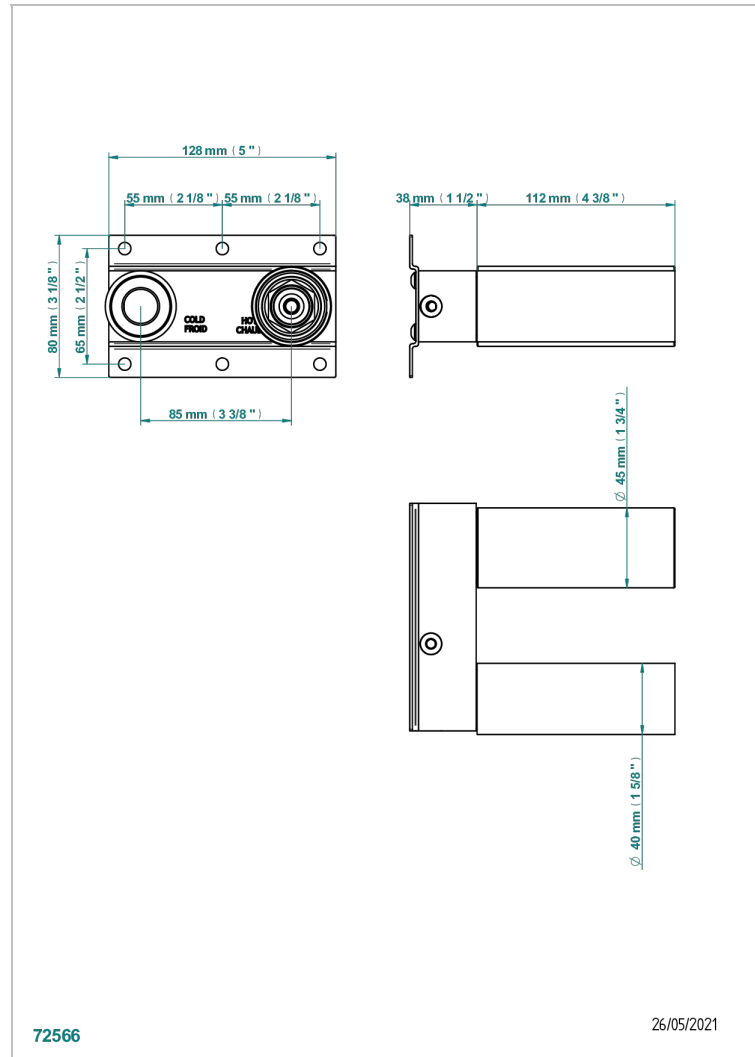

# GENERAL ITEMS

G00-6543A

Rough parts for basin mixer on plate with spout, progressive cartridge

## CHARACTERISTIC

- General Items
- Rough parts for basin mixer on plate with spout, progressive cartridge