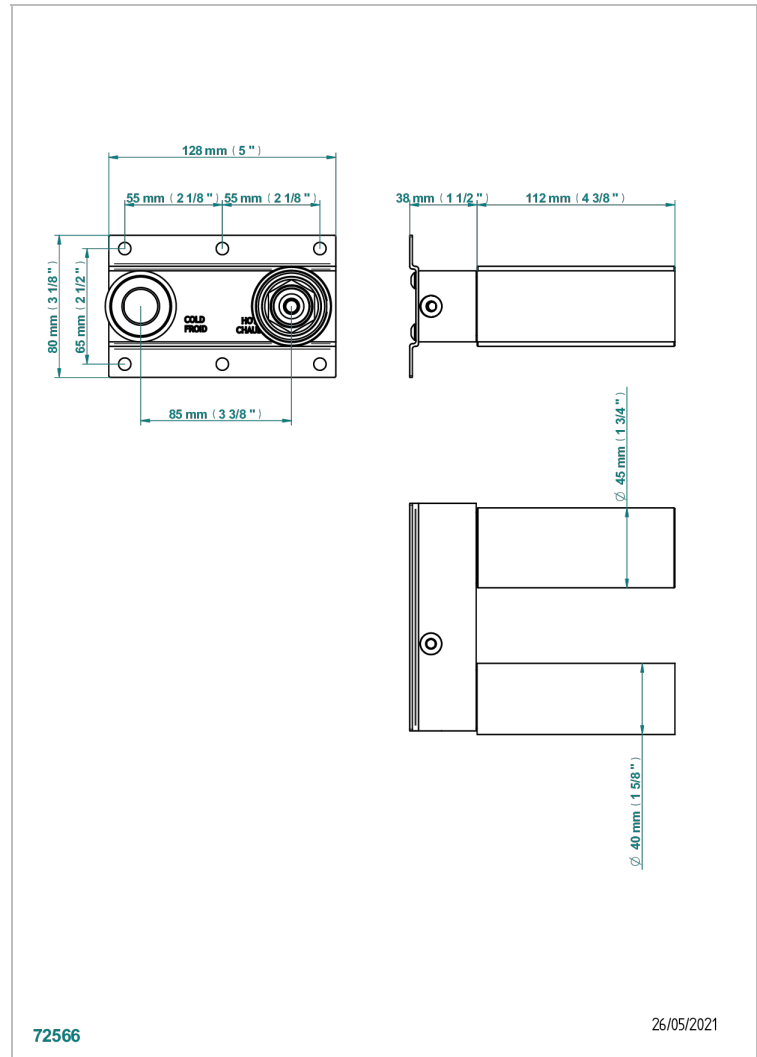

# STANDARDARTIKEL

G00-6543A

Rough parts for basin mixer on plate with spout, progressive cartridge

THG<sup>®</sup>  
PARIS

## EIGENSCHAFTEN

- Standardartikel
- Rough parts for basin mixer on plate with spout, progressive cartridge