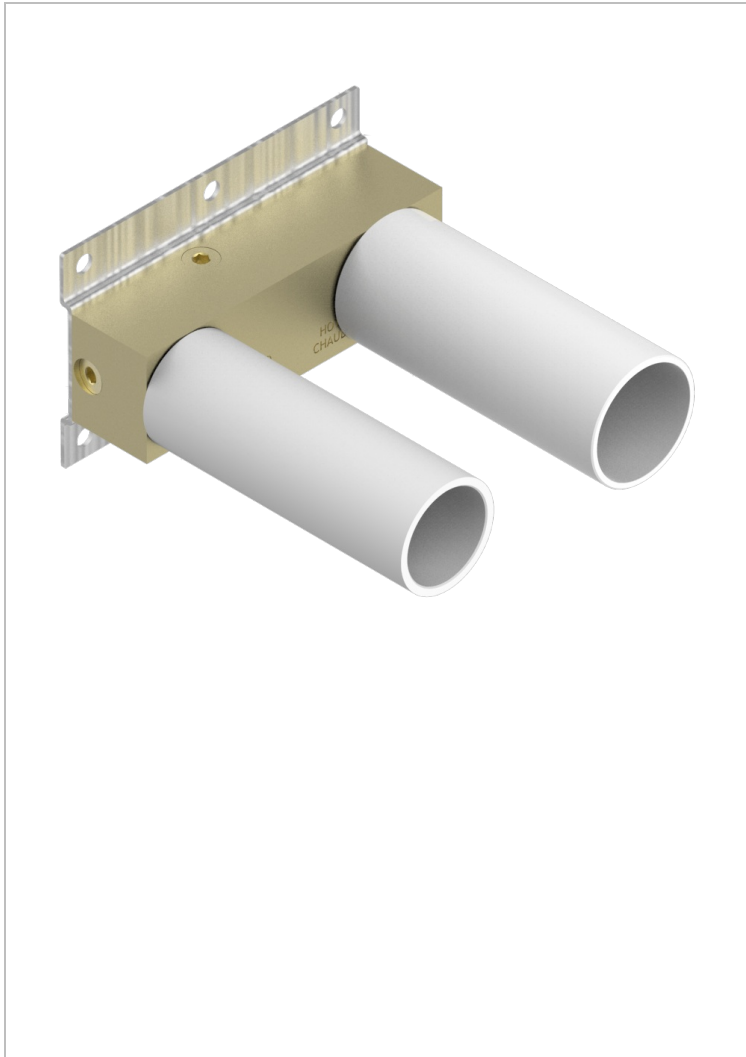

# STANDARDARTIKEL

G00-6543A

Rough parts for basin mixer on plate with spout, progressive cartridge

THG<sup>®</sup>  
PARIS

## EIGENSCHAFTEN

- Standardartikel
- Rough parts for basin mixer on plate with spout, progressive cartridge

## VERFÜGBARE OBERFLÄCHEN

Altnickel - H28  
Blassgold - F30  
Blassgold matt unlackiert - F31  
Bronze hell - D01  
Chrom - A02  
Chrom / gold - G02

Chrom matt - C02  
Gold - F01  
Gold matt - F07  
Kupfer altrot matt lackiert - H07  
Mattschwarz keramik - D30  
Nickel matt - C01