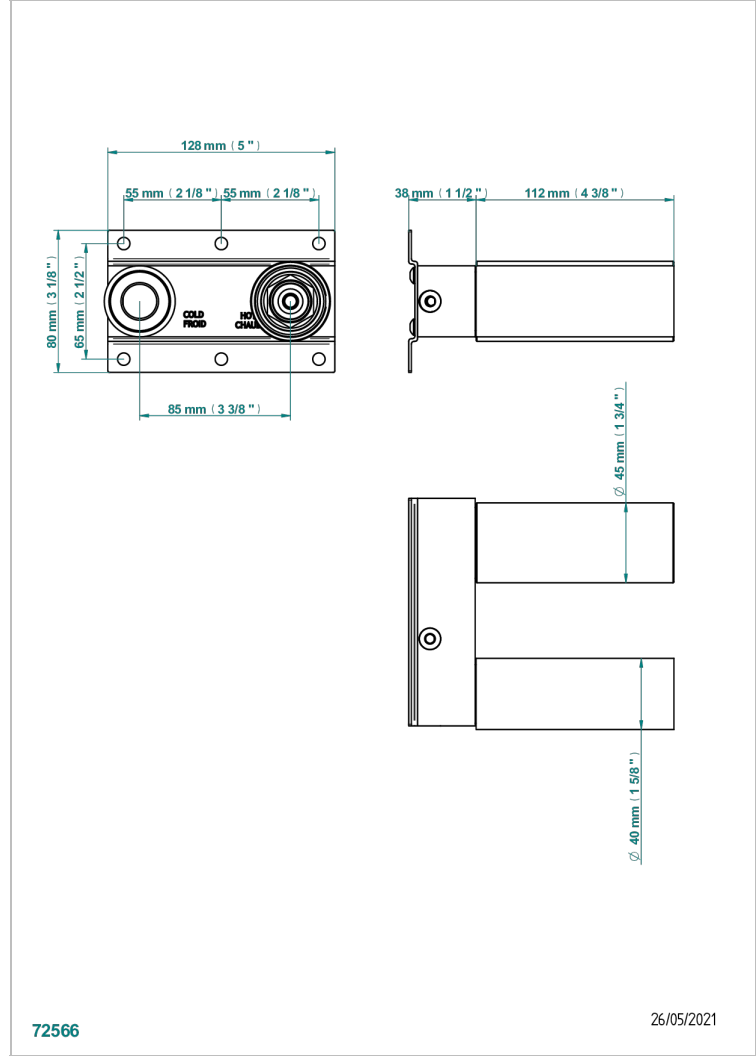

GENERAL ITEMS

G00-6543A

Rough parts for basin mixer on plate with spout, progressive cartridge

72566

26/05/2021

特色

- General Items
- Rough parts for basin mixer on plate with spout, progressive cartridge

可选饰面