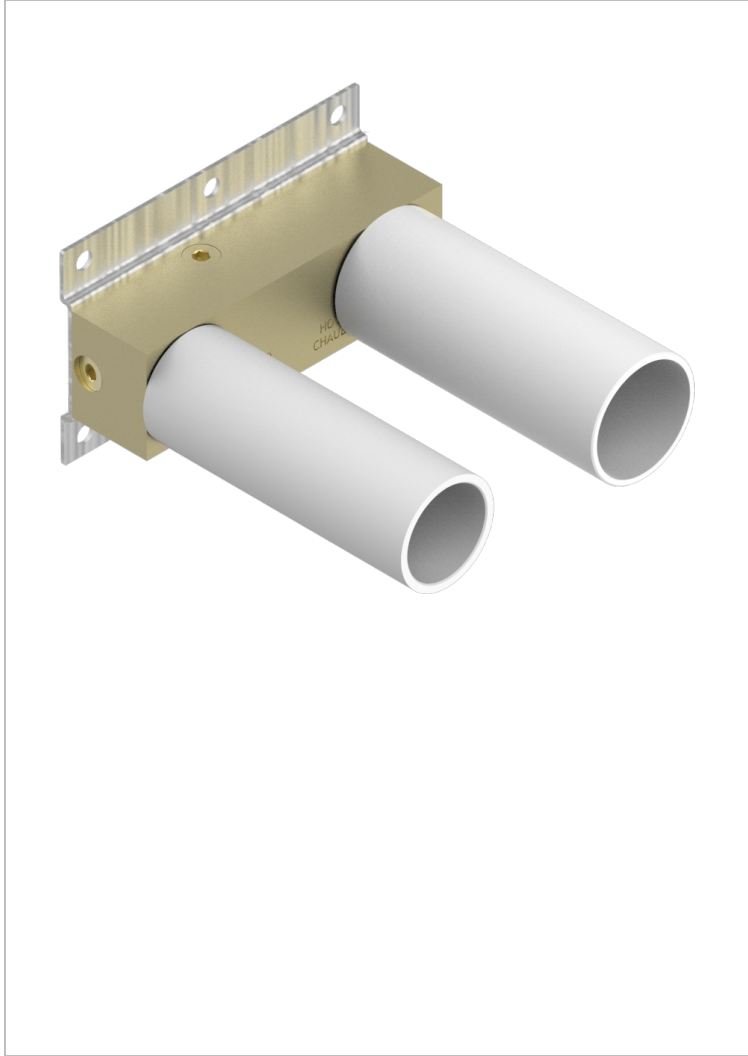

GENERAL ITEMS

G00-6543A

Rough parts for basin mixer on plate with spout, progressive cartridge

72566

26/05/2021

特色

- General Items
- Rough parts for basin mixer on plate with spout, progressive cartridge

可选饰面

Black ceram - D30
Blush PVD - H62
Graphite PVD - H64
Matt Umber PVD - H67
Matt blush PVD - H60
Matt graphite PVD - H65

PVD哑光棕铜 - F34
PVD哑光金 - H53
PVD哑光铜 - H50
PVD哑光镍 - H56
PVD抛光铜 - H49
PVD棕铜 - F33

PVD金色 - H52
PVD镍 - H55
Umber PVD - H66
哑光复古铜 - H07
哑光浅金 - F31
哑光金 - F07

哑光铬 - C02
哑光镍 - C01
复古镍 - H28
抛光金 (24K金) - F01
抛光铬 - A02
抛光铬/抛光金 - G02

抛光镍 - B01
浅金 - F30
漆面铜 - D01