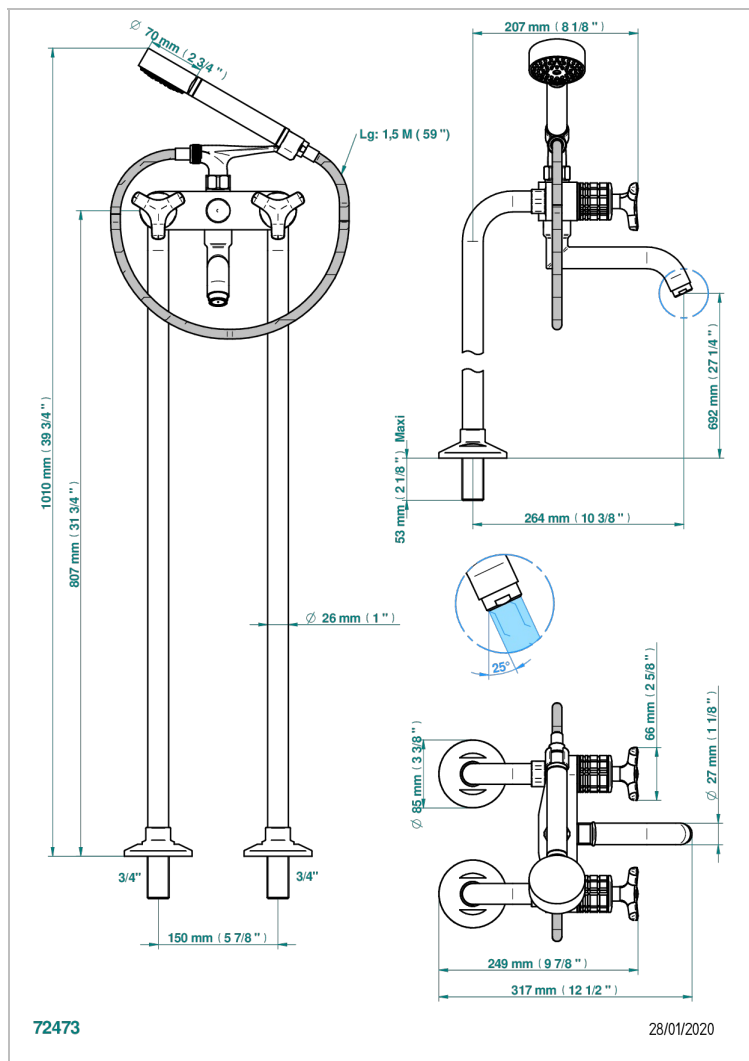

SYSTEM SQUARED METAL

G9E-13CS

Bath shower tub filler with floor risers

THG[®]
PARIS

CHARACTERISTIC

- ACS : 21ACCLY034

STANDARDS

AVAILABLE FINITIONS

Matt blush PVD - H60
Matt brass color PVD - H50
Matt brown bronze color PVD - F34
Matt chrome (American satin) - C02
Matt gold color PVD - H53
Matt graphite PVD - H65

Matt nickel (American satin) - C01
Matt nickel color PVD - H56
Nickel antique / Sovereign - H28
Nickel color PVD - H55
Nickel polished - B01
Polished chrome with gold inlay - GA1