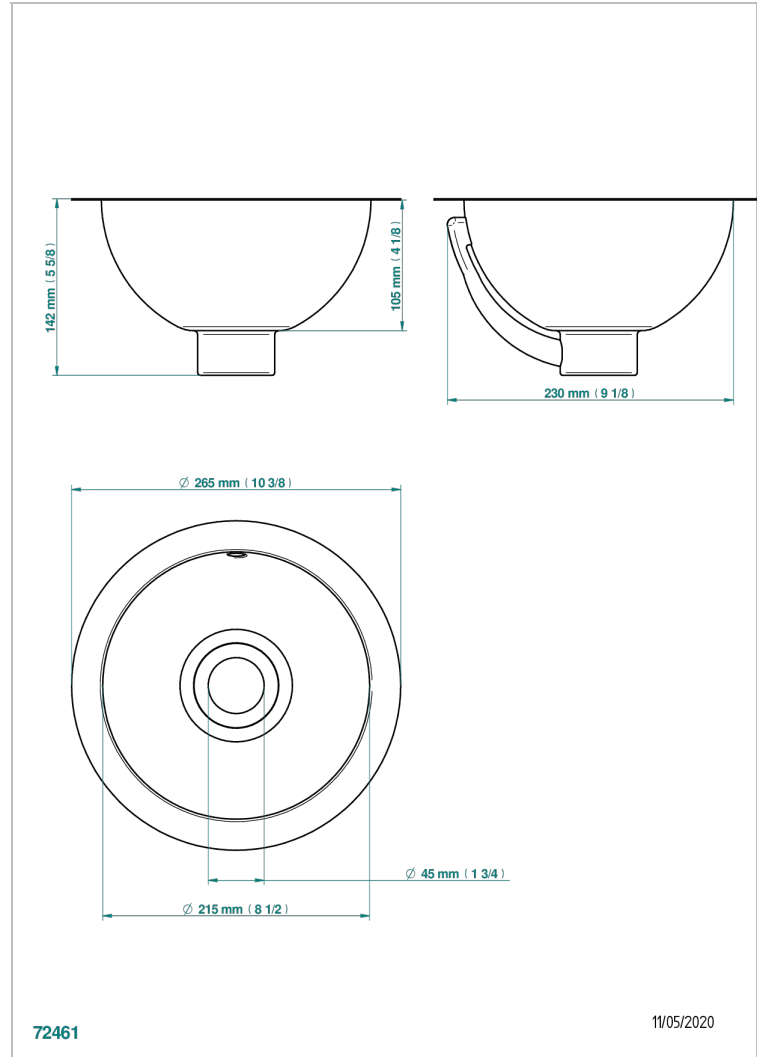

METAL BASIN

GB2-1/BOL

Round hand basin, 10 3/8" with overflow with flat edge, hammered metal finishing- for installation from above or under a vanity top

CHARACTERISTIC

- Metal Basin
- Round hand basin, 10 3/8" with overflow with flat edge, hammered metal finishing- for installation from above or under a vanity top

AVAILABLE FINITIONS

- Chrome polished - A02
- Gold polished - F01
- Matt nickel (American satin) - C01
- Natural brass, uncoated (metal basin) - O05
- Natural red copper, uncoated (metal basin) - O04
- Nickel polished - B01