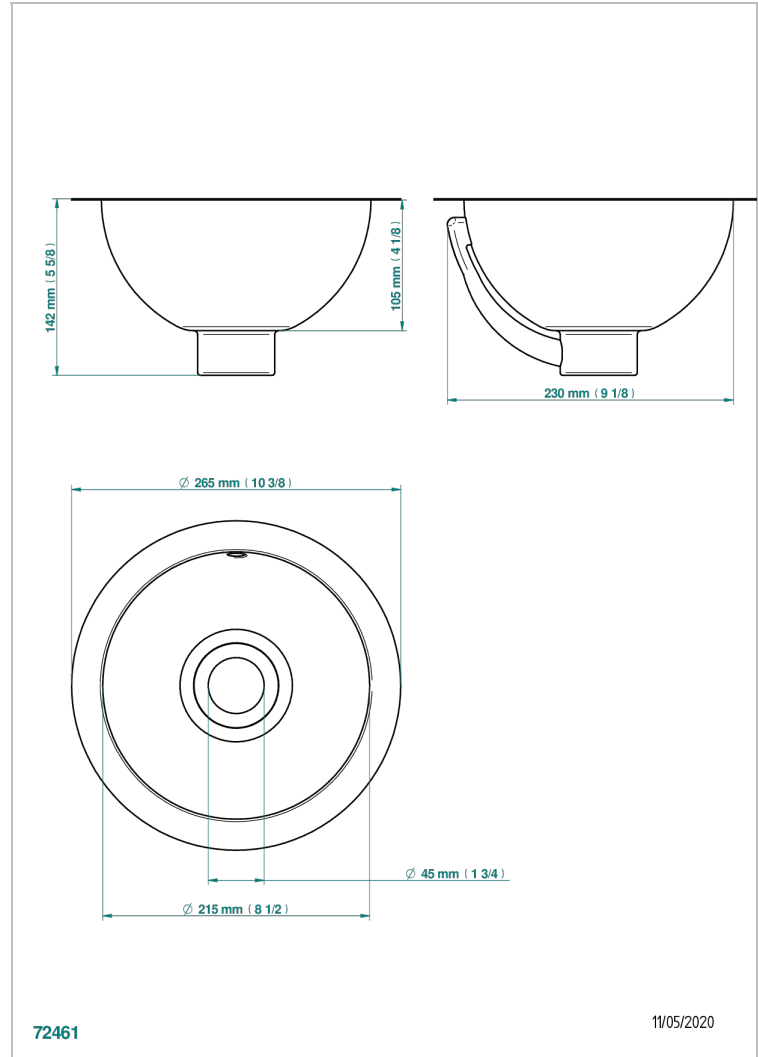

# METAL BASIN

GB2-1/BOL

THG<sup>®</sup>  
PARIS

Round hand basin, Ø 26,5 cm, with overflow with flat edge, hammered metal finishing - for installation from above or under a vanity top

## 特色

- Metal Basin
- Round hand basin, Ø 26,5 cm, with overflow with flat edge, hammered metal finishing - for installation from above or under a vanity top