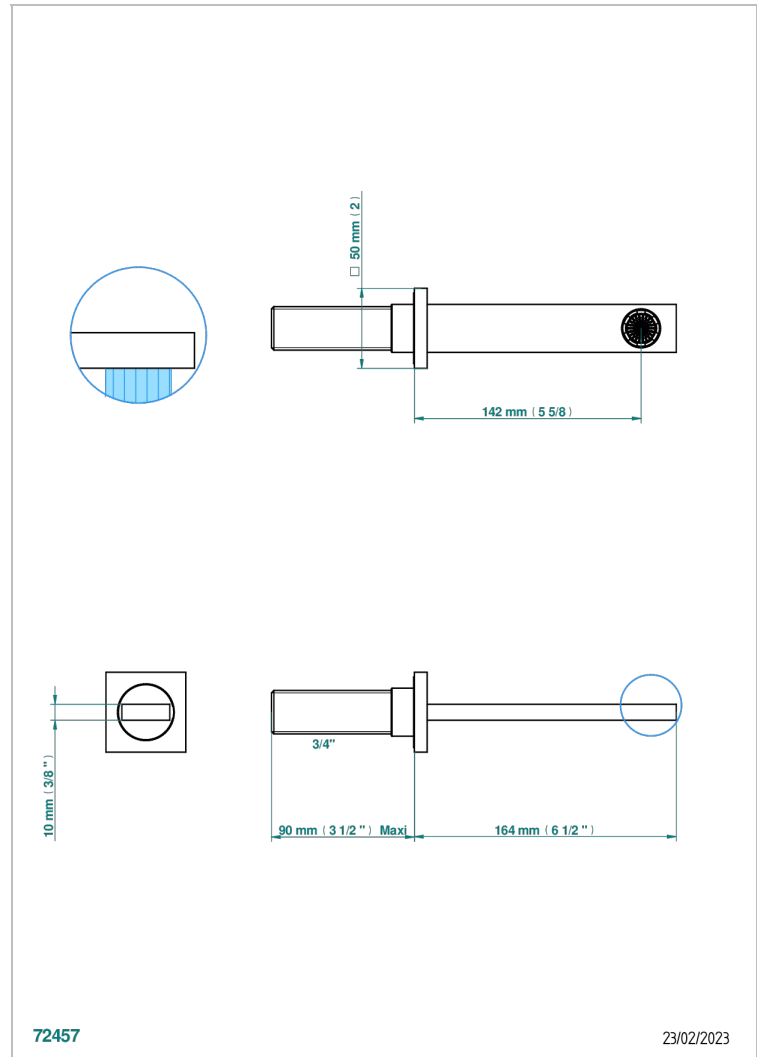

SOHO 2023

G7K-42GB

Bath spout, wall mounted

72457

23/02/2023

CHARACTERISTIC

- Soho 2023
- Bath spout, wall mounted

AVAILABLE FINITIONS