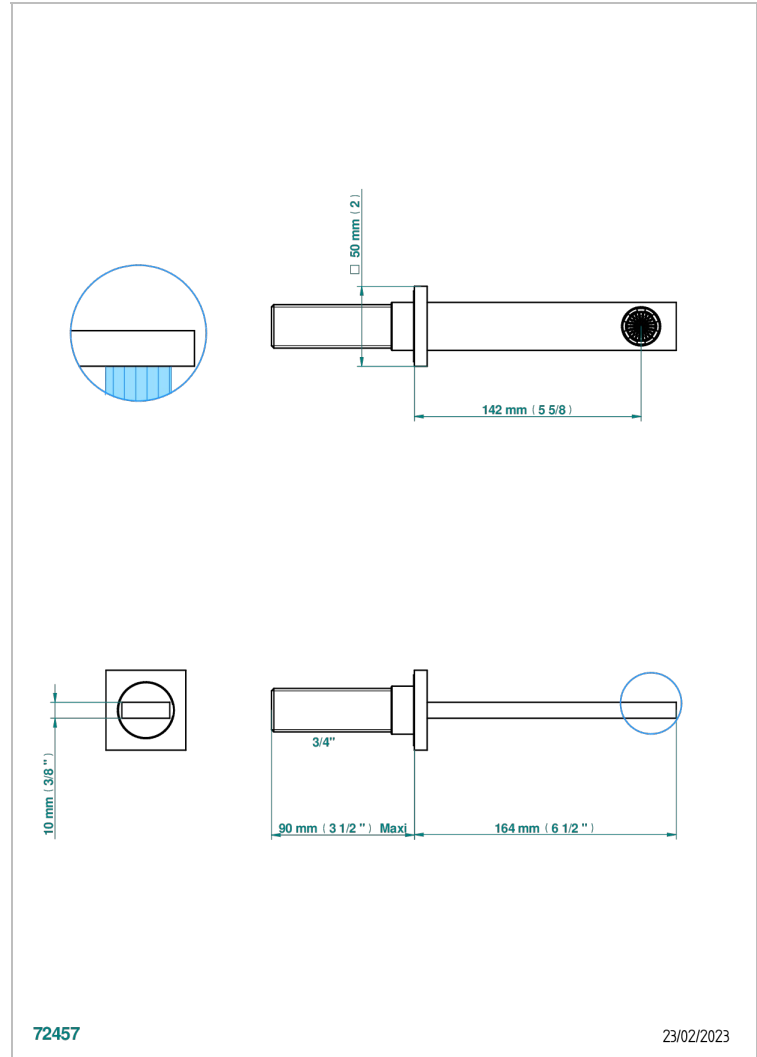

# SOHO 2023

G7K-42GB

Wall mounted bath spout, without T junction

72457

23/02/2023

## CHARACTERISTIC

- Soho 2023
- Wall mounted bath spout, without T junction