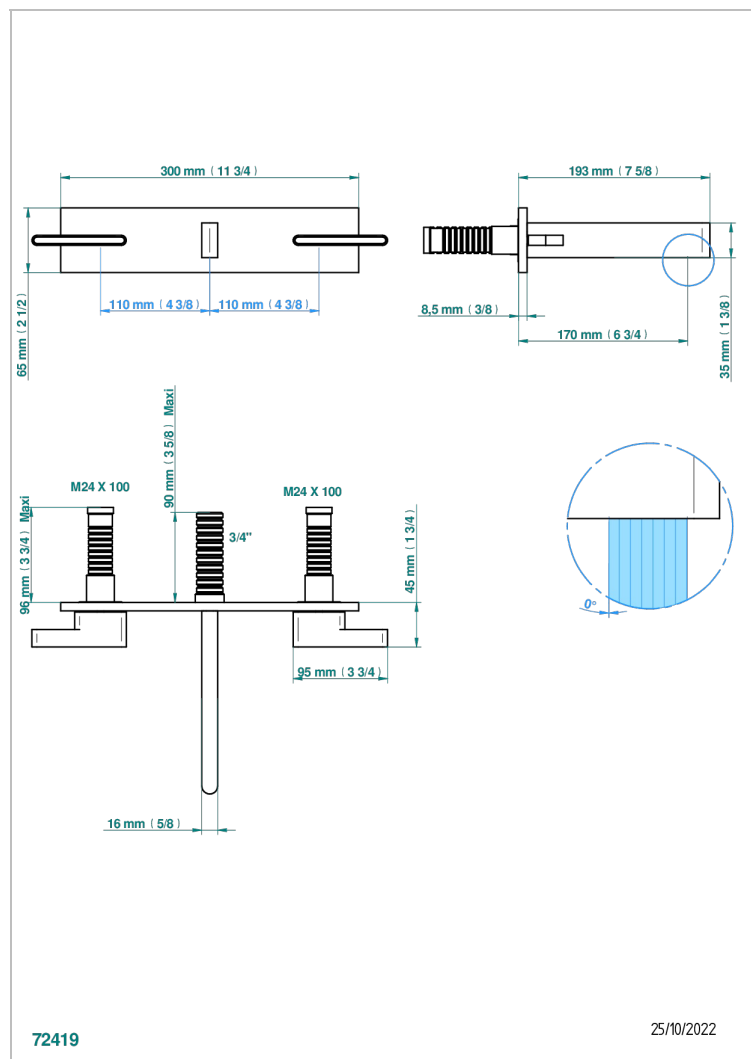

ICON-X CARBON GOLD WITH LEVER

U7T-40GBP22

Trim only for wall mounted 3-hole basin mixer, on plate, 220 mm centres (Requires rough ref.G00.40ACP22 or réf.G00.40AMP22)

ХАРАКТЕРИСТИКИ

- Icon-X Carbon Gold with lever
- Trim only for wall mounted 3-hole basin mixer, on plate, 220 mm centres (Requires rough ref.G00.40ACP22 or réf.G00.40AMP22)

СВЯЗАННЫЕ ТОВАРНЫЕ ПОЗИЦИИ

- Ref. G00-40ACP22 Rough parts for wall mounted 3 hole mixer on plate, 220 mm centres - cross handle version
- Ref. G00-40AMP22 Rough parts for wall mounted 3 hole mixer on plate, 220 mm centres - lever handle version