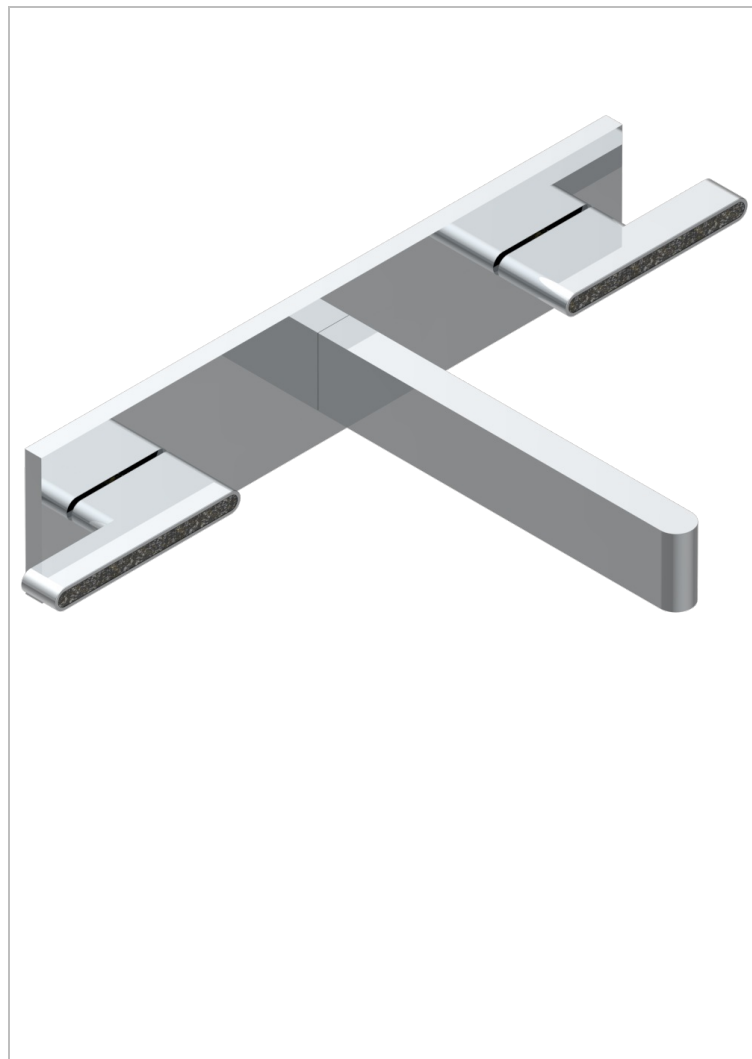

ICON-X CARBON GOLD WITH LEVER

U7T-40GBP22

Trim only for wall mounted 3-hole basin mixer, on plate, 220 mm centres (Requires rough ref.G00.40ACP22 or réf.G00.40AMP22)

ХАРАКТЕРИСТИКИ

- Icon-X Carbon Gold with lever
- Trim only for wall mounted 3-hole basin mixer, on plate, 220 mm centres (Requires rough ref.G00.40ACP22 or réf.G00.40AMP22)

СВЯЗАННЫЕ ТОВАРНЫЕ ПОЗИЦИИ

- Ref. G00-40ACP22 Rough parts for wall mounted 3 hole mixer on plate, 220 mm centres - cross handle version
- Ref. G00-40AMP22 Rough parts for wall mounted 3 hole mixer on plate, 220 mm centres - lever handle version