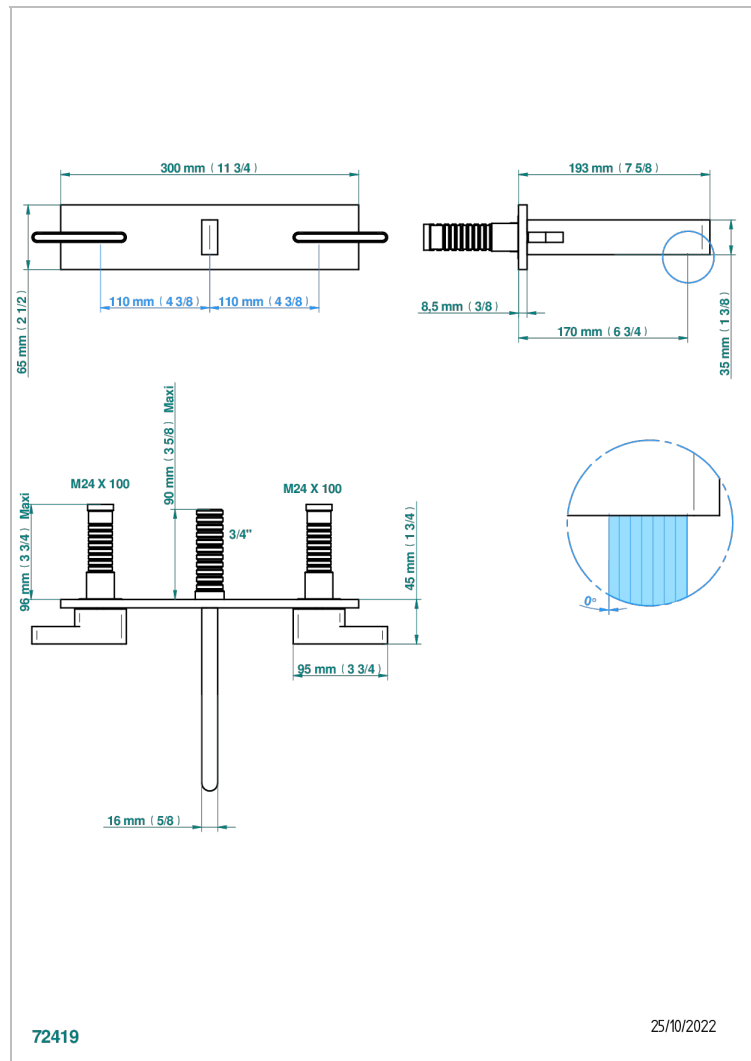

ICON-X CARBON GOLD WITH LEVER

U7T-40GBP22

Trim only for wall mounted 3-hole basin mixer, on plate, 220 mm centres (Requires rough ref.G00.40ACP22 or réf.G00.40AMP22)

特色

- Icon-X Carbon Gold with lever
- Trim only for wall mounted 3-hole basin mixer, on plate, 220 mm centres (Requires rough ref.G00.40ACP22 or réf.G00.40AMP22)

相关的SKU

- Ref. G00-40ACP22 Rough parts for wall mounted 3 hole mixer on plate, 220 mm centres - cross handle version
- Ref. G00-40AMP22 Rough parts for wall mounted 3 hole mixer on plate, 220 mm centres - lever handle version