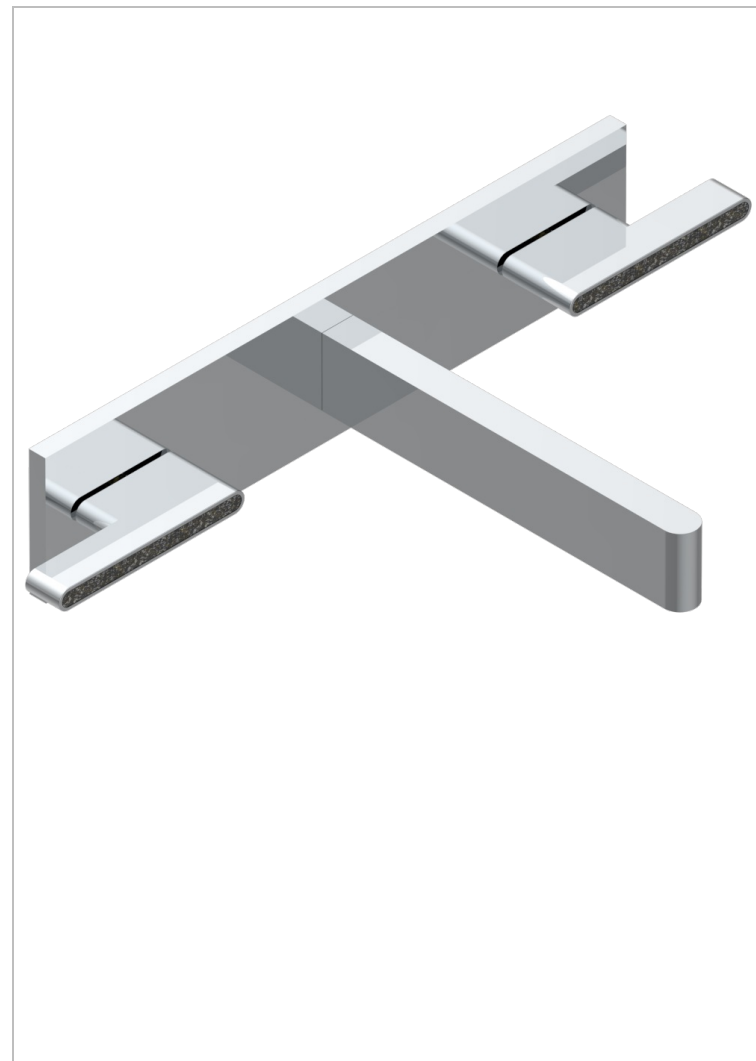

ICON-X CARBON GOLD WITH LEVER

U7T-40GBP22

Trim only for wall mounted 3-hole basin mixer, on plate, 220 mm centres (Requires rough ref.G00.40ACP22 or réf.G00.40AMP22)

特色

- Icon-X Carbon Gold with lever
- Trim only for wall mounted 3-hole basin mixer, on plate, 220 mm centres (Requires rough ref.G00.40ACP22 or réf.G00.40AMP22)

相关的SKU

- Ref. G00-40ACP22 Rough parts for wall mounted 3 hole mixer on plate, 220 mm centres - cross handle version
- Ref. G00-40AMP22 Rough parts for wall mounted 3 hole mixer on plate, 220 mm centres - lever handle version