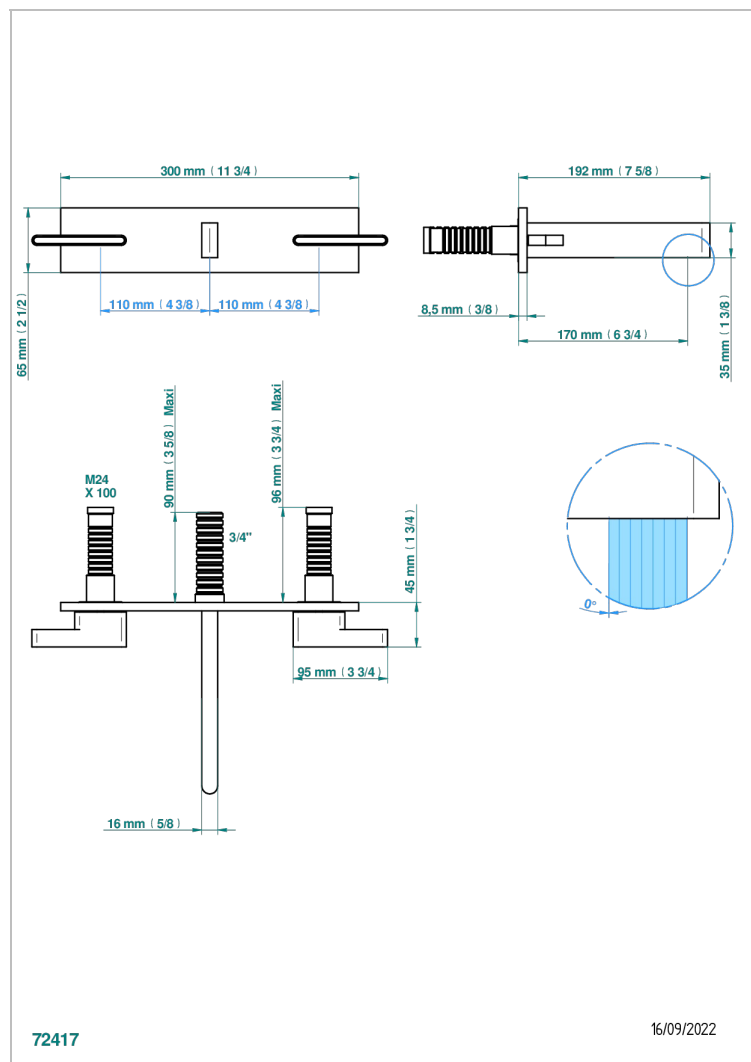

ICON-X TITANIUM WITH LEVER

U7M-40GBP22

Trim only for wall mounted 3-hole basin mixer, on plate, 220 mm centres (Requires rough ref.G00.40ACP22 or réf.G00.40AMP22)

特色

- Icon-X Titanium with lever
- Trim only for wall mounted 3-hole basin mixer, on plate, 220 mm centres (Requires rough ref.G00.40ACP22 or réf.G00.40AMP22)

相关的SKU

- Ref. G00-40ACP22 Rough parts for wall mounted 3 hole mixer on plate, 220 mm centres - cross handle version
- Ref. G00-40AMP22 Rough parts for wall mounted 3 hole mixer on plate, 220 mm centres - lever handle version