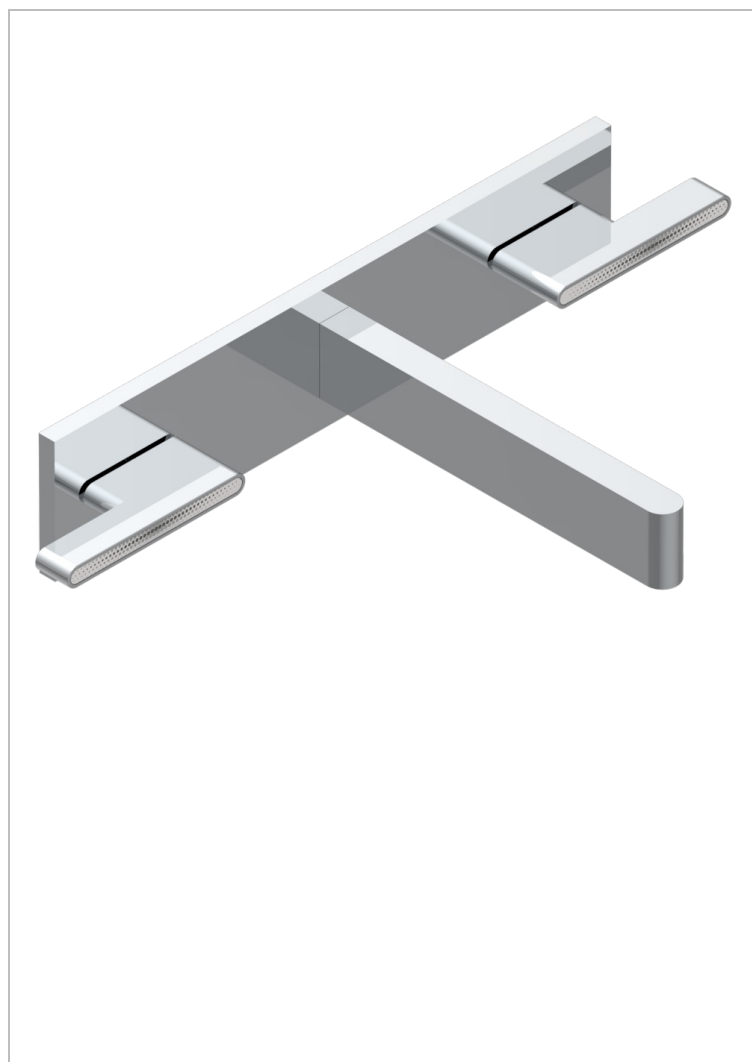

ICON-X TITANIUM WITH LEVER

U7M-40GBP22

Trim only for wall mounted 3-hole basin mixer, on plate, 220 mm centres (Requires rough ref.G00.40ACP22 or réf.G00.40AMP22)

特色

- Icon-X Titanium with lever
- Trim only for wall mounted 3-hole basin mixer, on plate, 220 mm centres (Requires rough ref.G00.40ACP22 or réf.G00.40AMP22)

相关的SKU

- Ref. G00-40ACP22 Rough parts for wall mounted 3 hole mixer on plate, 220 mm centres - cross handle version
- Ref. G00-40AMP22 Rough parts for wall mounted 3 hole mixer on plate, 220 mm centres - lever handle version