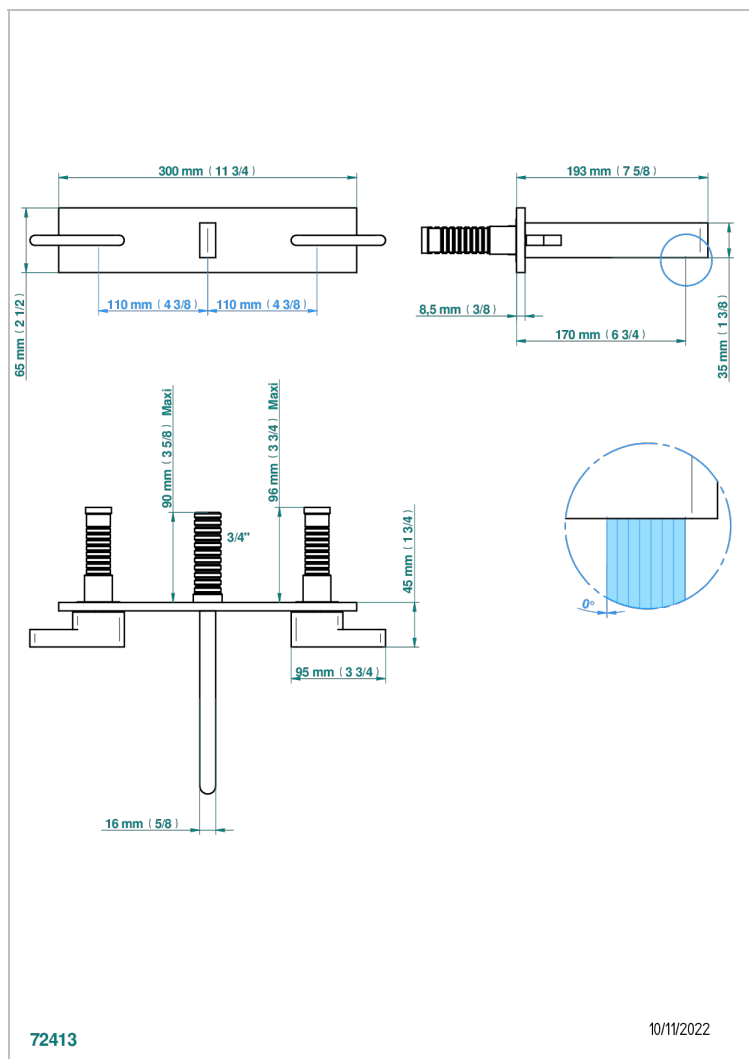

ICON-X WITH LEVER

U7H-40GBP22

THG[®]
PARIS

Trim only for wall mounted 3-hole basin mixer, on plate, 220 mm centres (Requires rough ref.G00.40ACP22 or réf.G00.40AMP22)

特色

- Icon-X with lever
- Trim only for wall mounted 3-hole basin mixer, on plate, 220 mm centres (Requires rough ref.G00.40ACP22 or réf.G00.40AMP22)

相关的SKU

- Ref. G00-40ACP22 Rough parts for wall mounted 3 hole mixer on plate, 220 mm centres - cross handle version
- Ref. G00-40AMP22 Rough parts for wall mounted 3 hole mixer on plate, 220 mm centres - lever handle version