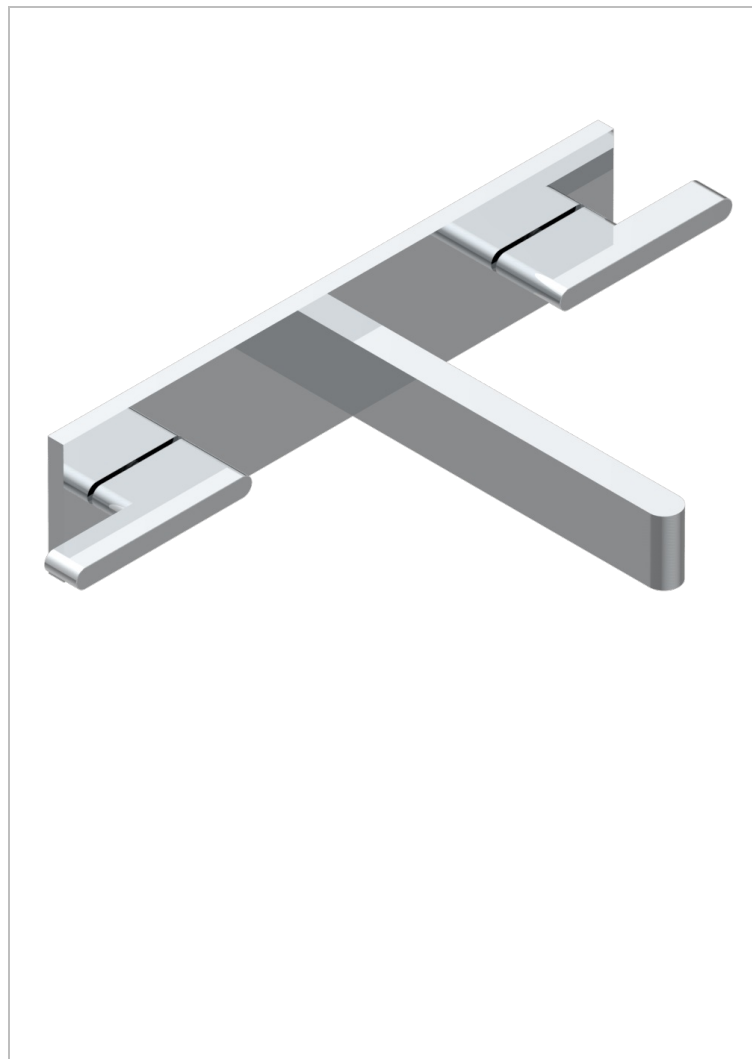

ICON-X WITH LEVER

U7H-40GBP22

THG[®]
PARIS

Trim only for wall mounted 3-hole basin mixer, on plate, 220 mm centres (Requires rough ref.G00.40ACP22 or réf.G00.40AMP22)

特色

- Icon-X with lever
- Trim only for wall mounted 3-hole basin mixer, on plate, 220 mm centres (Requires rough ref.G00.40ACP22 or réf.G00.40AMP22)

相关的SKU

- Ref. G00-40ACP22 Rough parts for wall mounted 3 hole mixer on plate, 220 mm centres - cross handle version
- Ref. G00-40AMP22 Rough parts for wall mounted 3 hole mixer on plate, 220 mm centres - lever handle version