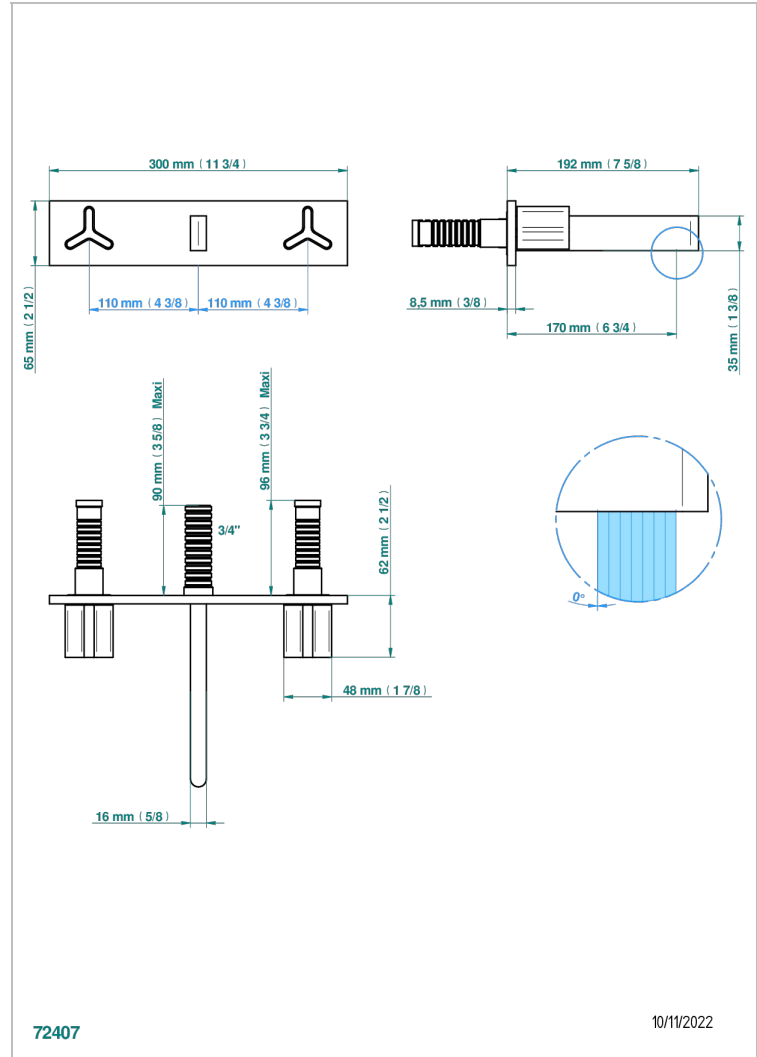

ICON-X TITANIUM

U7L-40GBP22

Trim only for wall mounted 3-hole basin mixer, on plate, 220 mm centres (Requires rough ref.G00.40ACP22 or réf.G00.40AMP22)

THG[®]
PARIS

特色

- Icon-X Titanium
- Trim only for wall mounted 3-hole basin mixer, on plate, 220 mm centres (Requires rough ref.G00.40ACP22 or réf.G00.40AMP22)

相关的SKU

- Ref. G00-40ACP22 Rough parts for wall mounted 3 hole mixer on plate, 220 mm centres - cross handle version
- Ref. G00-40AMP22 Rough parts for wall mounted 3 hole mixer on plate, 220 mm centres - lever handle version