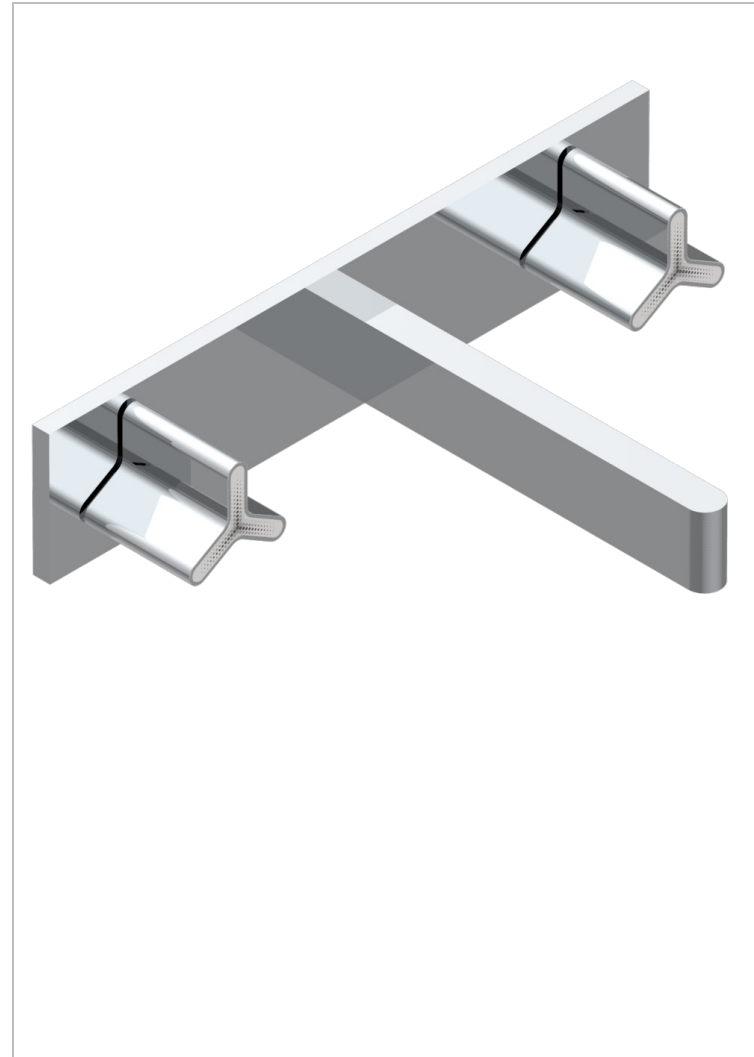

ICON-X TITANIUM

U7L-40GBP22

Trim only for wall mounted 3-hole basin mixer, on plate, 220 mm centres (Requires rough ref.G00.40ACP22 or réf.G00.40AMP22)

THG[®]
PARIS

特色

- Icon-X Titanium
- Trim only for wall mounted 3-hole basin mixer, on plate, 220 mm centres (Requires rough ref.G00.40ACP22 or réf.G00.40AMP22)

相关的SKU

- Ref. G00-40ACP22 Rough parts for wall mounted 3 hole mixer on plate, 220 mm centres - cross handle version
- Ref. G00-40AMP22 Rough parts for wall mounted 3 hole mixer on plate, 220 mm centres - lever handle version

可选饰面

Black ceram - D30
Blush PVD - H62
Graphite PVD - H64
Matt Umber PVD - H67
Matt blush PVD - H60
Matt graphite PVD - H65

PVD哑光棕铜 - F34
PVD哑光金 - H53
PVD哑光铜 - H50
PVD哑光镍 - H56
PVD抛光铜 - H49
PVD棕铜 - F33

PVD金色 - H52
PVD镍 - H55
Umber PVD - H66
哑光浅金 - F31
哑光金 - F07
哑光铬 - C02