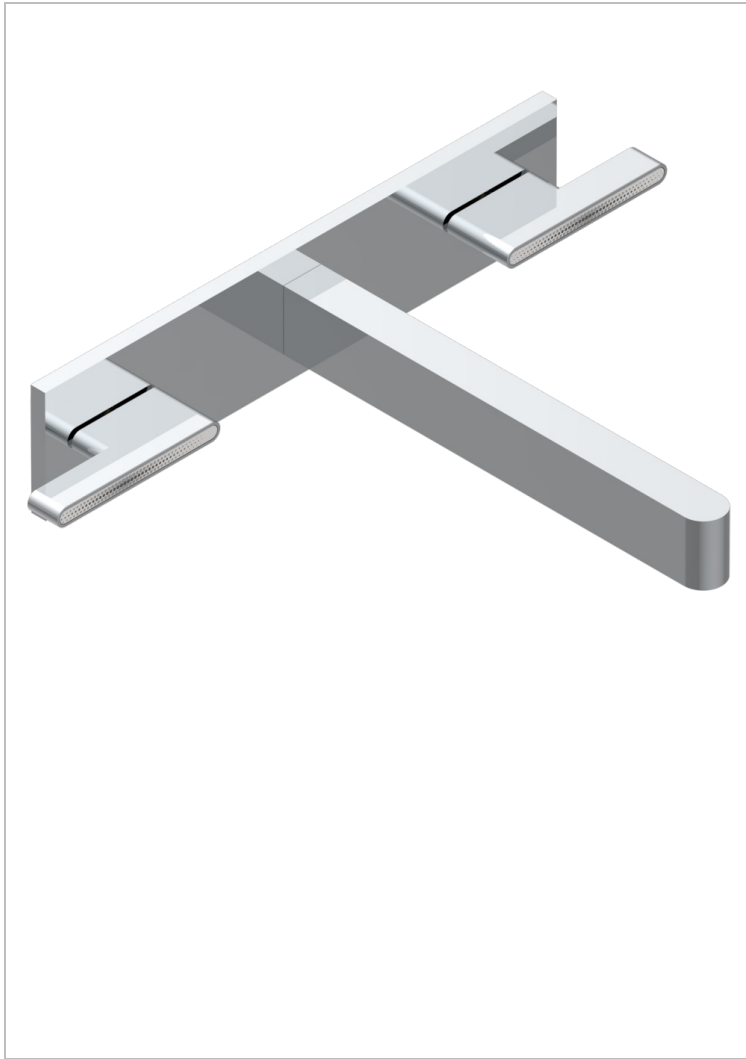

# ICON-X TITANIUM WITH LEVER

U7M-41SGBP22

Trim for wall mounted 3-hole bath mixer, on plate, 220 mm centres

72400

13/09/2022

## CHARACTERISTIC

- Icon-x titanium with lever
- Trim for wall mounted 3-hole bath mixer, on plate, 220 mm centres

## RELATED SKU'S

- Ref. G00-40ACP22 Rough parts for wall mounted 3 hole mixer on plate, 220 mm centres - cross handle version
- Ref. G00-40AMP22 Rough parts for wall mounted 3 hole mixer on plate, 220 mm centres - lever handle version

## AVAILABLE FINITIONS

Antique nickel - H28  
Black ceram - D30  
Blush PVD - H62  
Brass color PVD - H49  
Brown bronze color PVD - F33  
Gold color PVD - H52

Graphite PVD - H64  
Matt Umber PVD - H67  
Matt blush PVD - H60  
Matt brass color PVD - H50  
Matt brown bronze color PVD - F34  
Matt chrome - C02