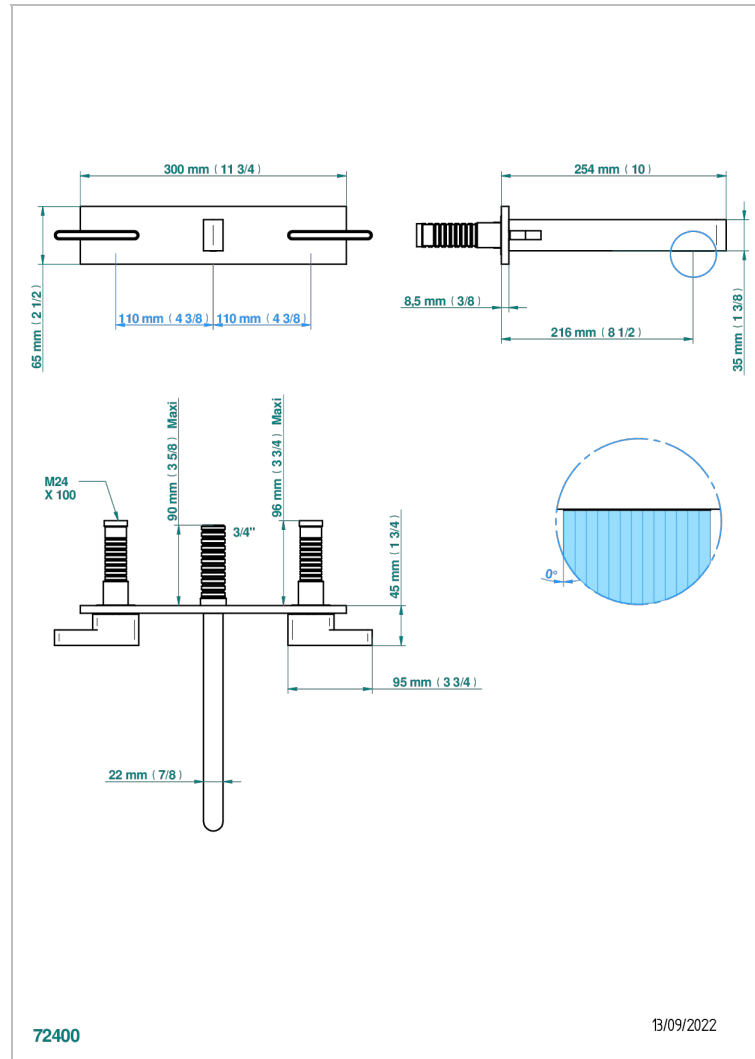

# ICON-X TITANIUM WITH LEVER

U7M-41SGBP22

Trim for wall mounted 3-hole bath mixer, on plate, 220 mm centres

72400

13/09/2022

## CHARACTERISTIC

- Icon-x titanium with lever
- Trim for wall mounted 3-hole bath mixer, on plate, 220 mm centres

## RELATED SKU'S

- Ref. G00-40ACP22 Rough parts for wall mounted 3 hole mixer on plate, 220 mm centres - cross handle version
- Ref. G00-40AMP22 Rough parts for wall mounted 3 hole mixer on plate, 220 mm centres - lever handle version