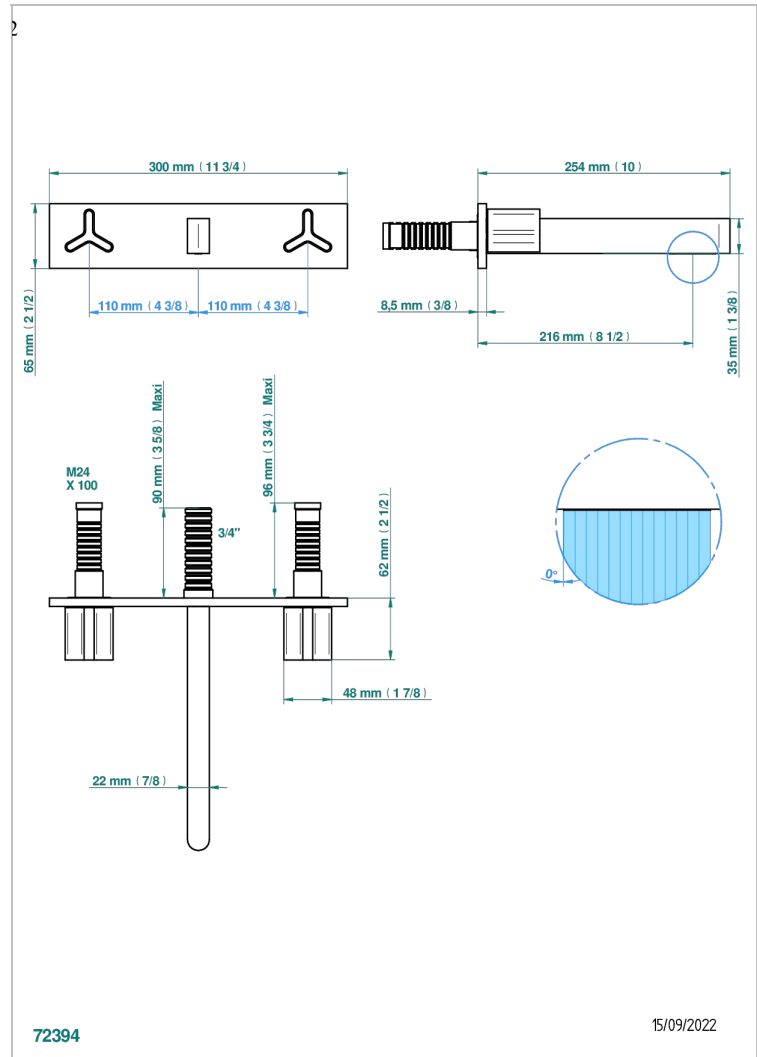

# ICON-X TITANIUM

U7L-41SGBP22

Trim for wall mounted 3-hole bath mixer, on plate, 220 mm centres

THG<sup>®</sup>  
PARIS

## CHARACTERISTIC

- Icon-x titanium
- Trim for wall mounted 3-hole bath mixer, on plate, 220 mm centres

## RELATED SKU'S

- Ref. G00-40ACP22 Rough parts for wall mounted 3 hole mixer on plate, 220 mm centres - cross handle version
- Ref. G00-40AMP22 Rough parts for wall mounted 3 hole mixer on plate, 220 mm centres - lever handle version