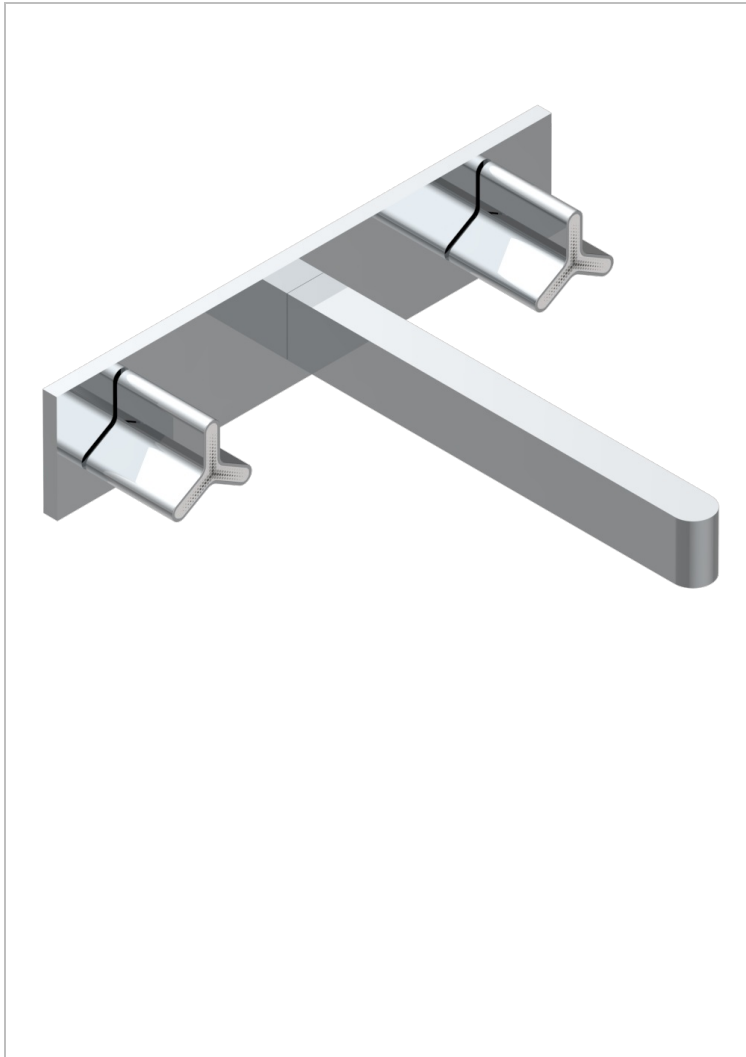

# ICON-X TITANIUM

U7L-41SGBP22

Trim for wall mounted 3-hole bath mixer, on plate, 220 mm centres

THG<sup>®</sup>  
PARIS

## CHARACTERISTIC

- Icon-x titanium
- Trim for wall mounted 3-hole bath mixer, on plate, 220 mm centres

## RELATED SKU'S

- Ref. G00-40ACP22 Rough parts for wall mounted 3 hole mixer on plate, 220 mm centres - cross handle version
- Ref. G00-40AMP22 Rough parts for wall mounted 3 hole mixer on plate, 220 mm centres - lever handle version

## AVAILABLE FINITIONS

Antique nickel - H28  
Black ceram - D30  
Blush PVD - H62  
Brass color PVD - H49  
Brown bronze color PVD - F33  
Gold color PVD - H52

Graphite PVD - H64  
Matt Umber PVD - H67  
Matt blush PVD - H60  
Matt brass color PVD - H50  
Matt brown bronze color PVD - F34  
Matt chrome - C02