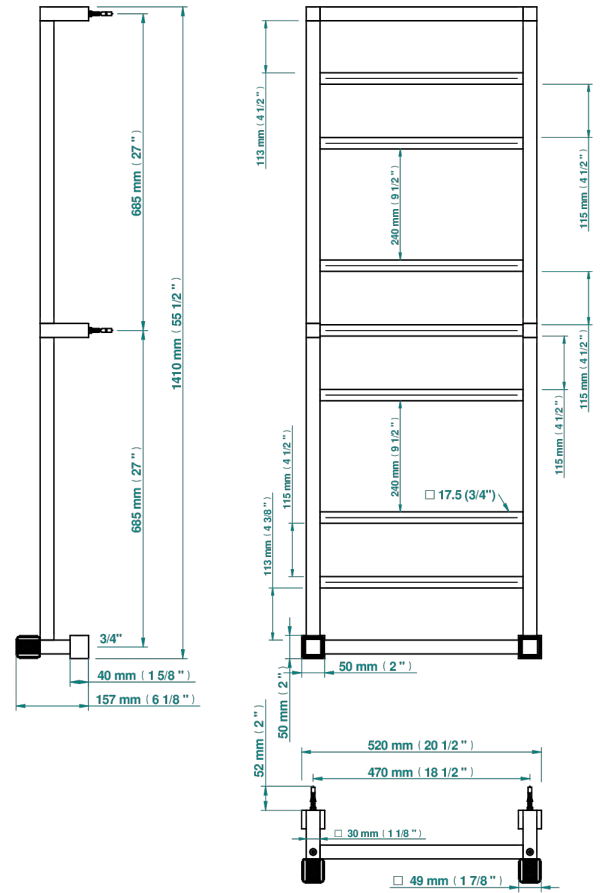

METROPOLIS CRISTAL CLARO

A2A-TWS9H2

Contemporary square towel warmer, 9 rails, 520 mm x 1410 mm,, hydronic with 2 stylised handles

THG[®]
PARIS

72364

08/01/2020

CARACTERÍSTICAS

- Métopolis cristal claro
- Contemporary square towel warmer, 9 rails, 520 mm x 1410 mm,, hydronic with 2 stylised handles

ESPECIFICACIONES TÉCNICAS

- Pression : 0,5 bars < P < 3 bars (recommandée)
- Pressure : 7.25 psi < P < 43.5 psi (advised)
- Température eau maximale conseillée : 60°C
- Maximum water temperature advised: 140°F
- Hauteur minimale au sol (maximum height from the ground) : 60 cm (24")
- Puissance / Power : 144W à Delta T 30