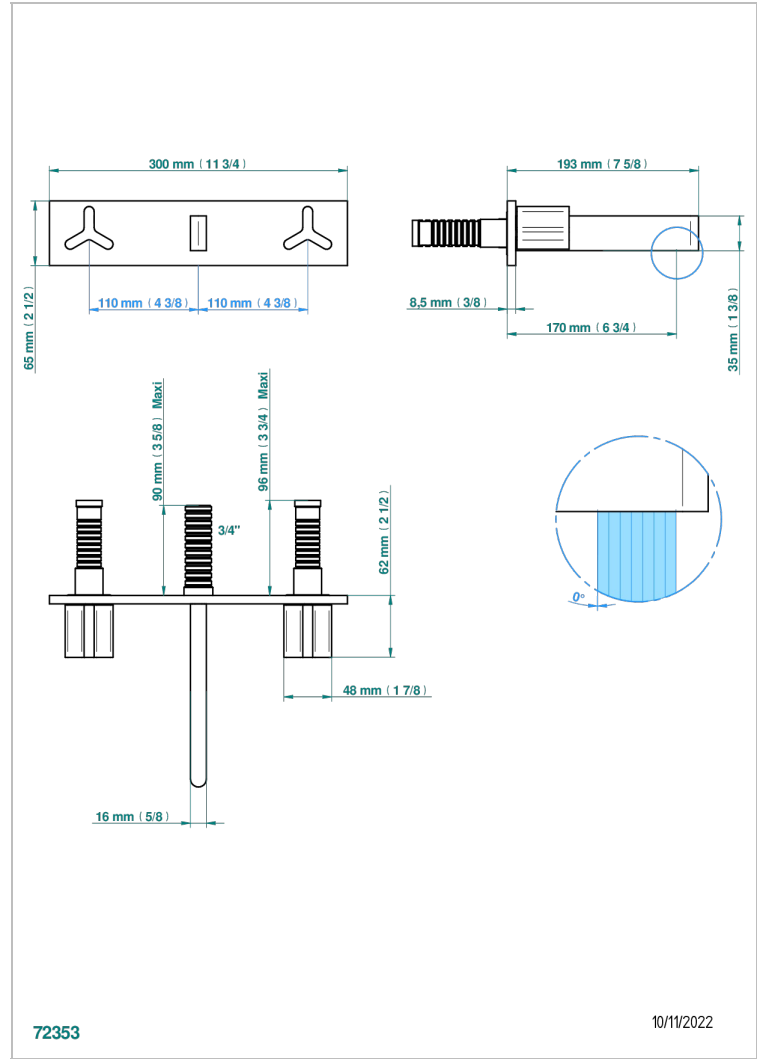

Trim only for wall mounted 3-hole basin mixer, on plate, 220 mm centres (Requires rough ref.G00.40ACP22 or réf.G00.40AMP22)

特色

- Icon-X
- Trim only for wall mounted 3-hole basin mixer, on plate, 220 mm centres (Requires rough ref.G00.40ACP22 or réf.G00.40AMP22)

技术特征

- Recommandé : 3 bars (max. 5 bars) - Advised : 43,5 psi (max. 72 psi)
- 9 l/min à 3 bars (1.58 gpm at 43.5 psi)

相关的SKU

- Ref. G00-40ACP22 Rough parts for wall mounted 3 hole mixer on plate, 220 mm centres - cross handle version
- Ref. G00-40AMP22 Rough parts for wall mounted 3 hole mixer on plate, 220 mm centres - lever handle version