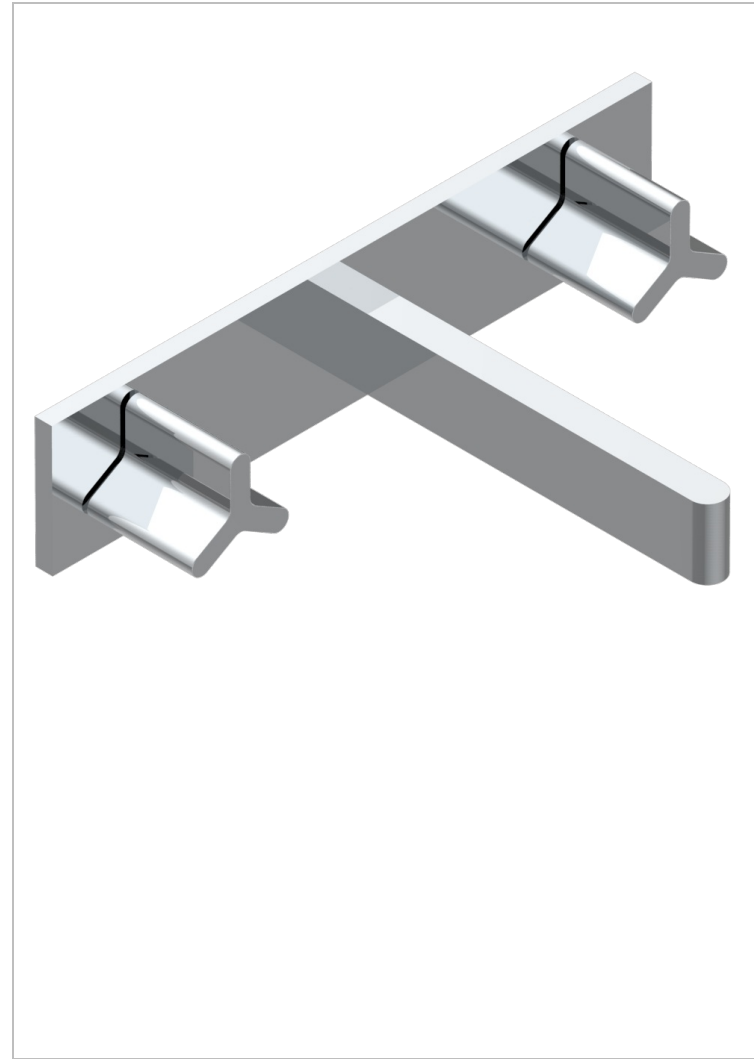

Trim only for wall mounted 3-hole basin mixer, on plate, 220 mm centres (Requires rough ref.G00.40ACP22 or réf.G00.40AMP22)

特色

- Icon-X
- Trim only for wall mounted 3-hole basin mixer, on plate, 220 mm centres (Requires rough ref.G00.40ACP22 or réf.G00.40AMP22)

技术特征

- Recommandé : 3 bars (max. 5 bars) - Advised : 43,5 psi (max. 72 psi)
- 9 l/min à 3 bars (1.58 gpm at 43.5 psi)

相关的SKU

- Ref. G00-40ACP22 Rough parts for wall mounted 3 hole mixer on plate, 220 mm centres - cross handle version
- Ref. G00-40AMP22 Rough parts for wall mounted 3 hole mixer on plate, 220 mm centres - lever handle version

可选饰面

Black ceram - D30
Blush PVD - H62
Graphite PVD - H64
Matt Umber PVD - H67
Matt blush PVD - H60
Matt graphite PVD - H65

PVD哑光棕铜 - F34
PVD哑光金 - H53
PVD哑光铜 - H50
PVD哑光镍 - H56
PVD抛光铜 - H49
PVD棕铜 - F33

PVD金色 - H52
PVD镍 - H55
Umber PVD - H66
哑光浅金 - F31
哑光金 - F07
哑光铬 - C02

哑光镍 - C01
复古镍 - H28
抛光金 (24K金) - F01
抛光铬 - A02
抛光镍 - B01
浅金 - F30