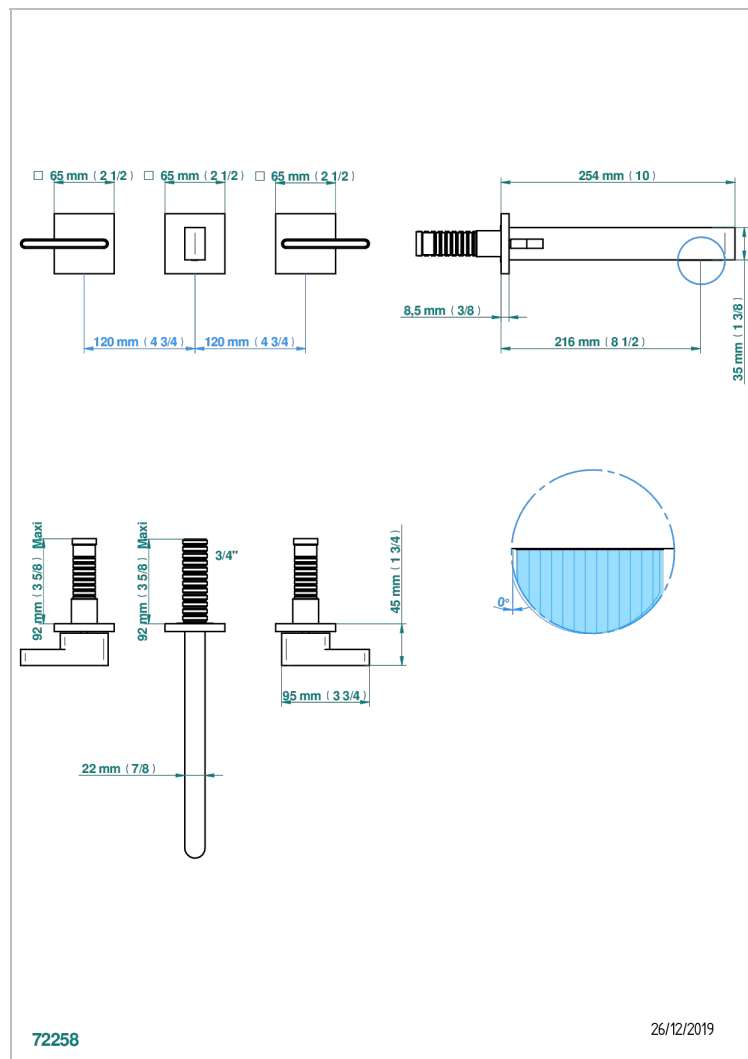

ICON-X CARBON GOLD WITH LEVER HANDLES

U7T-41SGB

Trim for wall mounted 3-hole bath set only

CHARACTERISTIC

- Icon-x carbon gold with lever handles
- Trim for wall mounted 3-hole bath set only

RELATED SKU'S

- Ref. G00-40AM/US Rough parts for wall set (one counter clockwise and one clockwise cartridges)