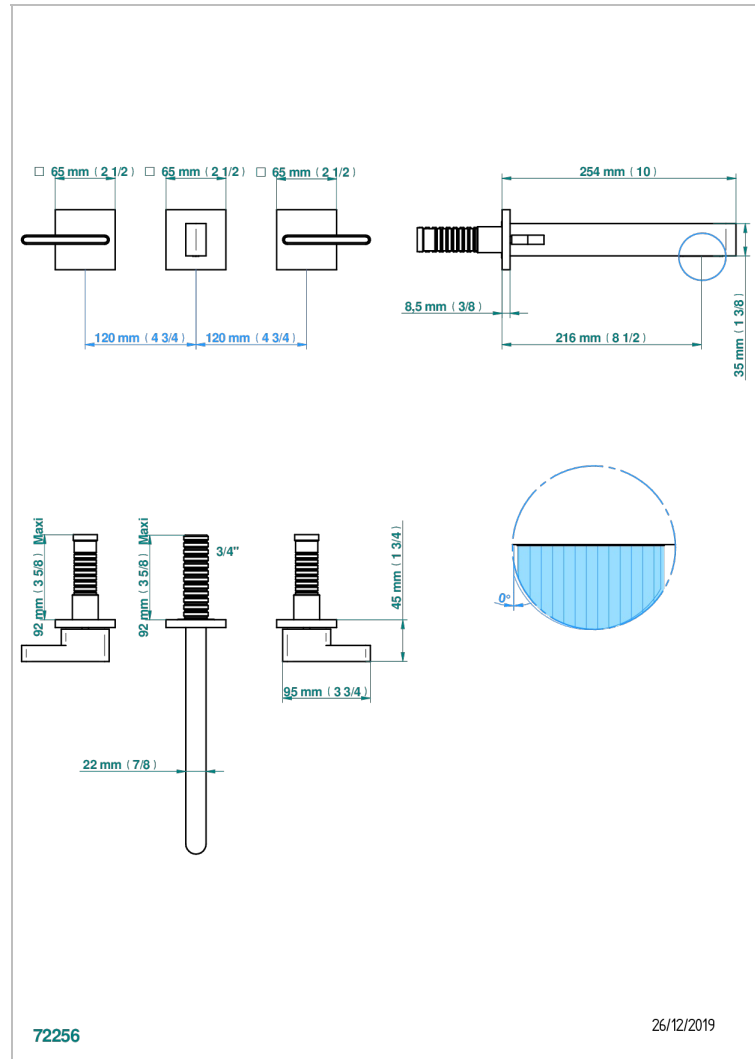

ICON-X - TITANIUM WITH LEVER HANDLES

U7M-41SGB

Trim for wall mounted 3-hole bath set only

CHARACTERISTIC

- Icon-x - titanium with lever handles
- Trim for wall mounted 3-hole bath set only

RELATED SKU'S

- Ref. G00-40AM/US Rough parts for wall set (one counter clockwise and one clockwise cartridges)