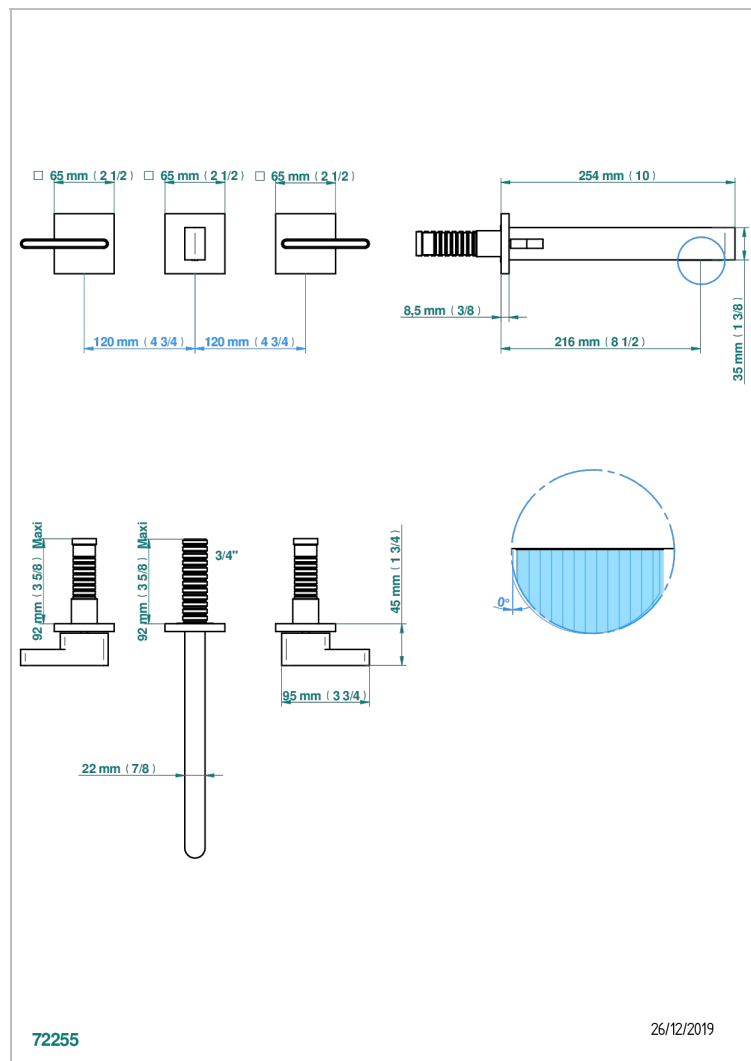

ICON-X METAL INLAYS WITH LEVER HANDLES

U7K-41SGB

Trim for wall mounted 3-hole bath set only

CHARACTERISTIC

- Icon-x metal inlays with lever handles
- Trim for wall mounted 3-hole bath set only

RELATED SKU'S

- Ref. G00-40AM/US Rough parts for wall set (one counter clockwise and one clockwise cartridges)

AVAILABLE FINITIONS

Black ceram - D30
Blush PVD - H62
Brass color PVD - H49
Brown bronze color PVD - F33
Chrome polished - A02
Gold color PVD - H52

Nickel antique / Sovereign - H28
Nickel color PVD - H55
Nickel polished - B01
Polished chrome with gold inlay - GA1
Soft gold - F30
Soft matt gold - F31

Umber PVD - H66