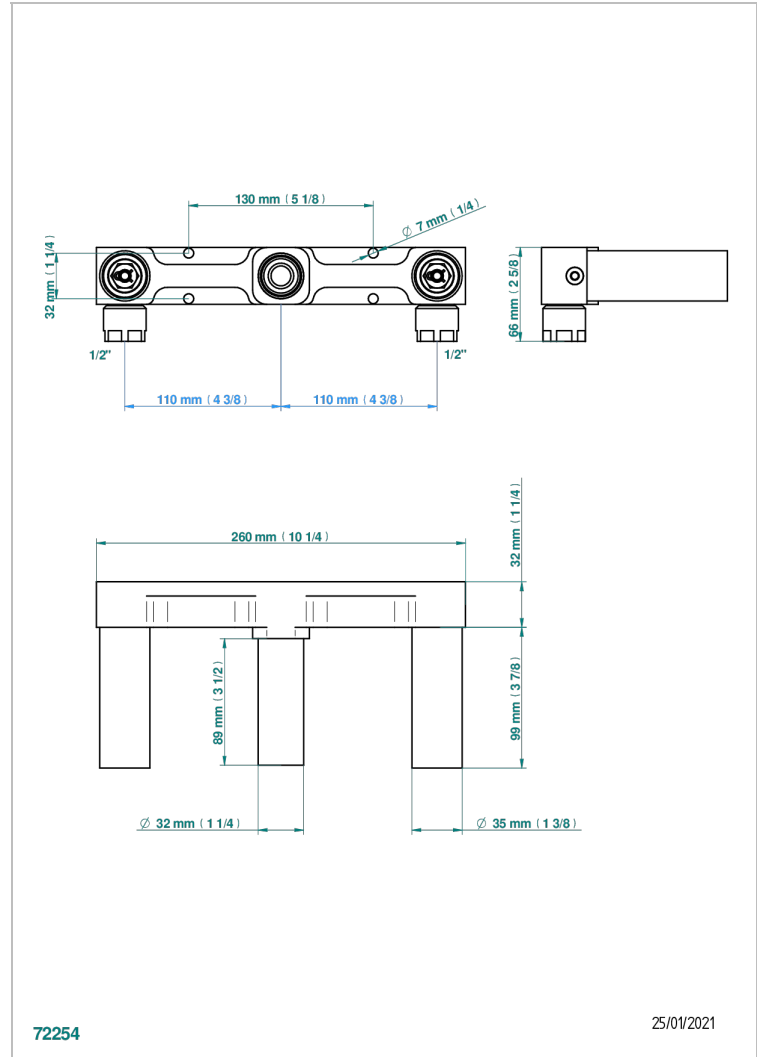

GENERAL ITEMS

G00-40ACP22

Rough parts for wall mounted 3 hole mixer on plate, 220 mm centres - cross handle version

CHARACTERISTIC

- General Items
- Rough parts for wall mounted 3 hole mixer on plate, 220 mm centres - cross handle version

AVAILABLE FINITIONS

*** - A00