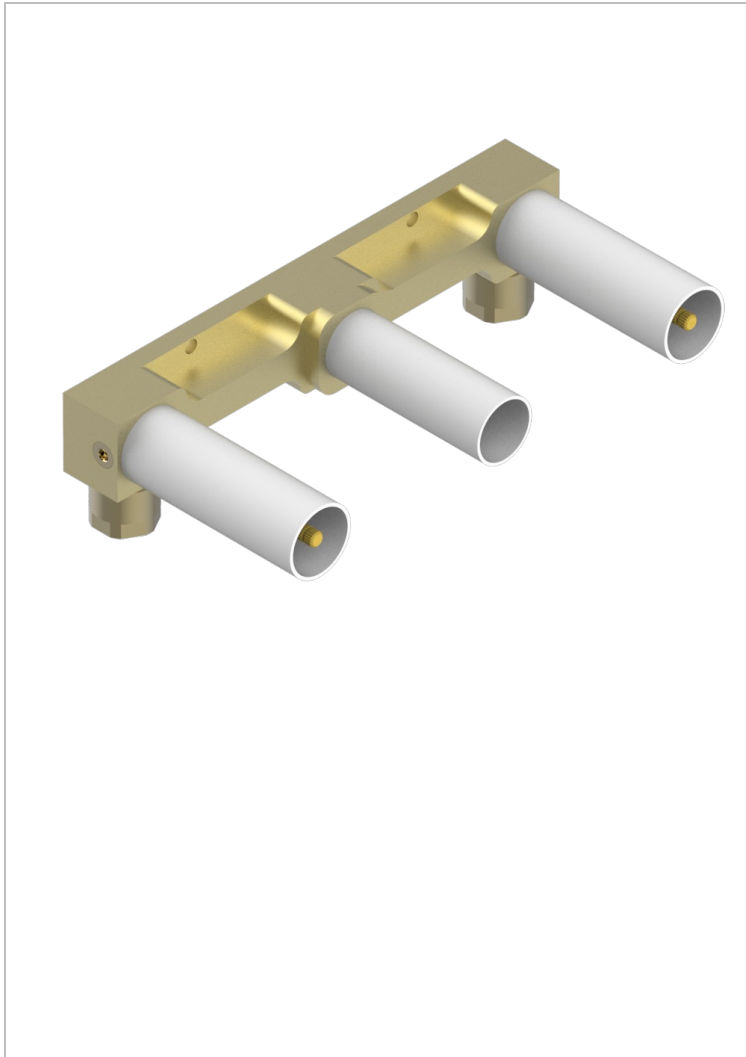

GENERAL ITEMS

G00-40ACP22

Rough parts for wall mounted 3 hole mixer on plate, 220 mm centres - cross handle version

CHARACTERISTIC

- General Items
- Rough parts for wall mounted 3 hole mixer on plate, 220 mm centres - cross handle version

AVAILABLE FINITIONS

*** - A00