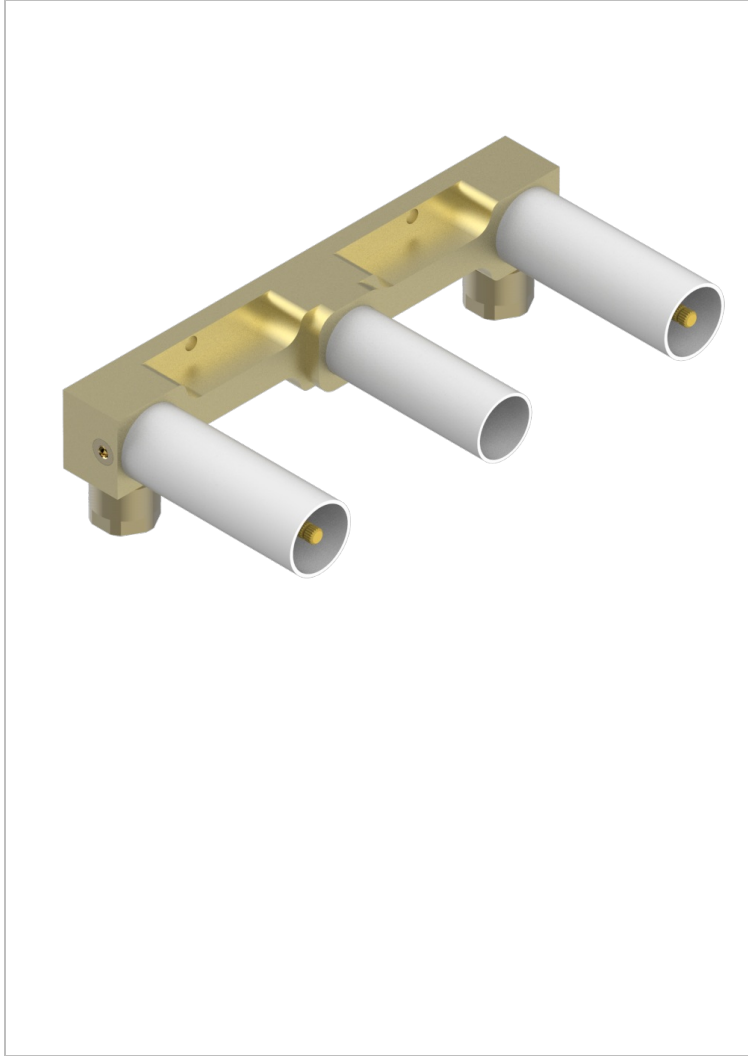

GENERAL ITEMS

G00-40ACP22

Rough parts for wall mounted 3 hole mixer on plate, 220 mm centres - cross handle version

72254

25/01/2021

CHARACTERISTIC

- General Items
- Rough parts for wall mounted 3 hole mixer on plate, 220 mm centres - cross handle version

AVAILABLE FINITIONS

*** - A00