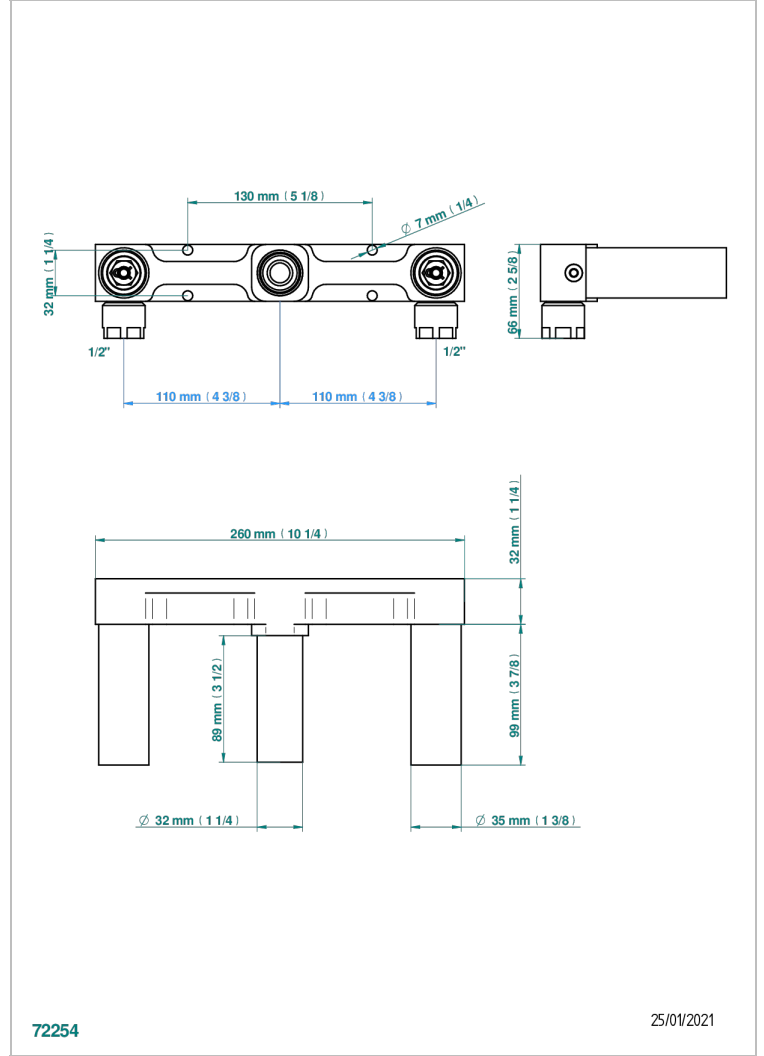

GENERAL ITEMS

G00-40ACP22

Rough parts for wall mounted 3 hole mixer on plate, 220 mm centres - cross handle version

72254

25/01/2021

CHARACTERISTIC

- General Items
- Rough parts for wall mounted 3 hole mixer on plate, 220 mm centres - cross handle version

AVAILABLE FINITIONS

*** - A00