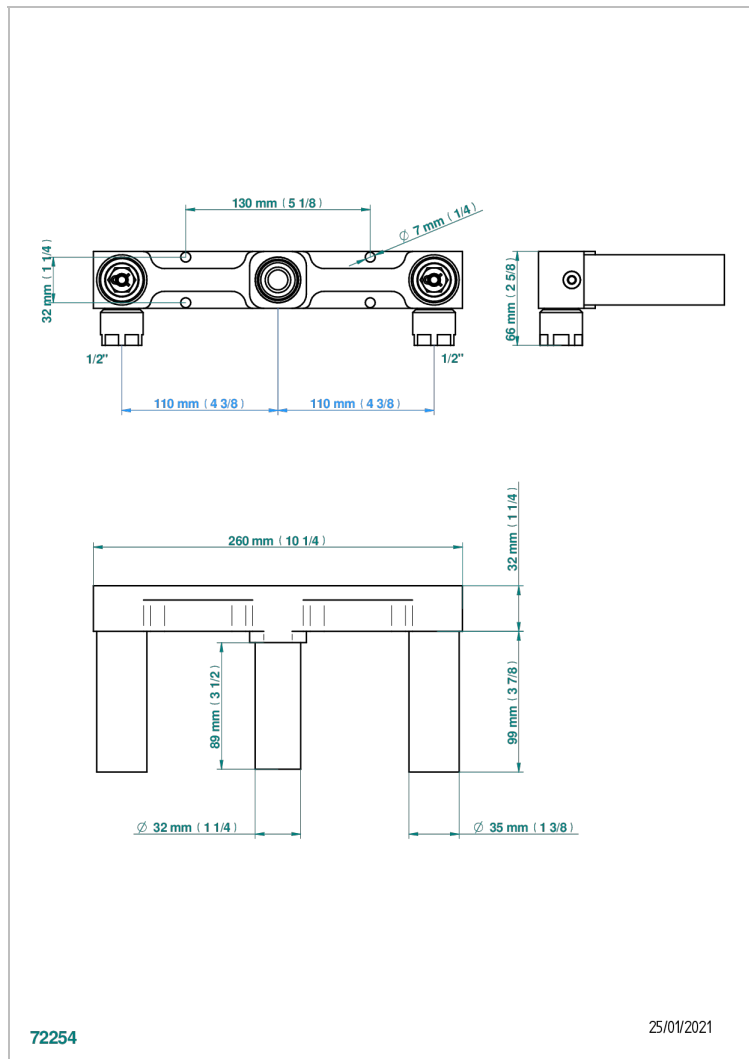

ПРОЧИЕ АРТИКУЛЫ THG

G00-40ACP22

THG[®]
PARIS

Rough parts for wall mounted 3 hole mixer on plate, 220 mm centres - cross handle version

ХАРАКТЕРИСТИКИ

- прочие артикулы THG
- Rough parts for wall mounted 3 hole mixer on plate, 220 mm centres - cross handle version