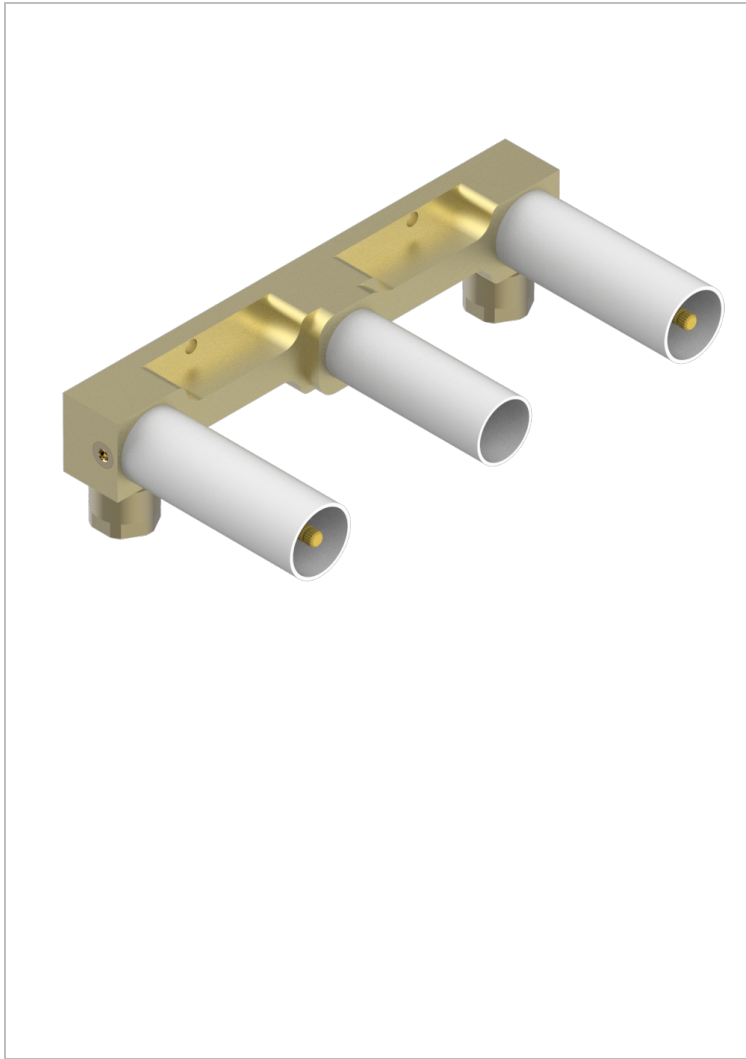

GENERAL ITEMS

G00-40ACP22

Rough parts for wall mounted 3 hole mixer on plate, 220 mm centres - cross handle version

72254

25/01/2021

CHARACTERISTIC

- General Items
- Rough parts for wall mounted 3 hole mixer on plate, 220 mm centres - cross handle version

AVAILABLE FINITIONS

*** - A00