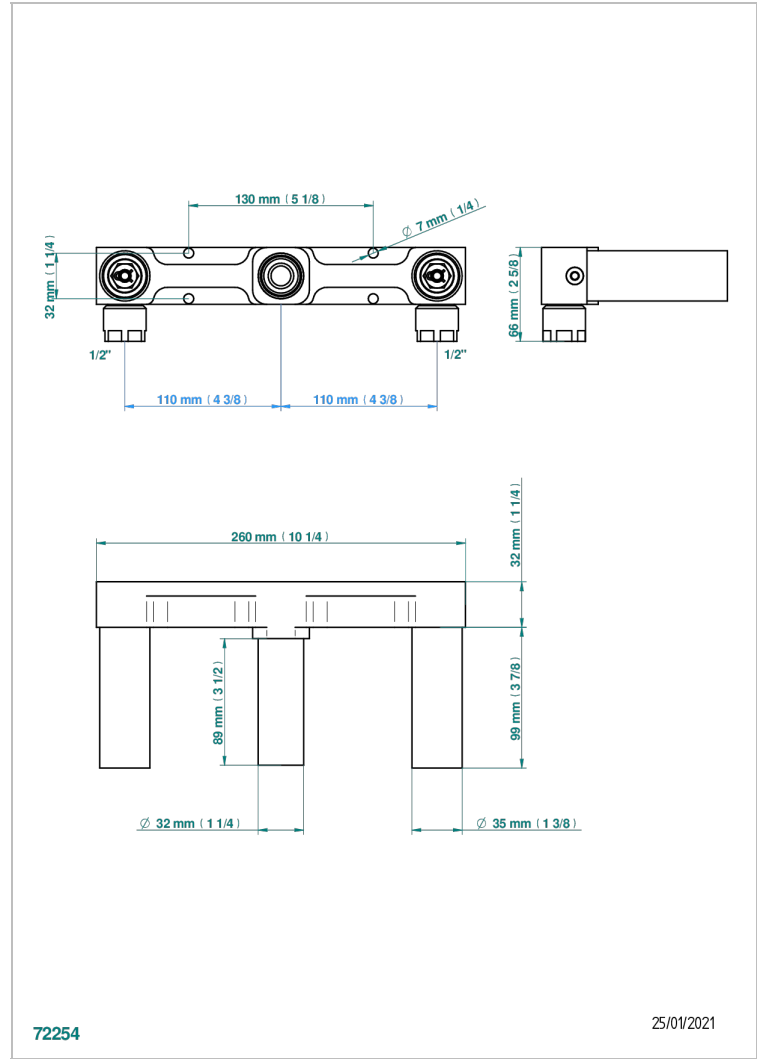

GENERAL ITEMS

G00-40ACP22

Rough parts for wall mounted 3 hole mixer on plate, 220 mm centres - cross handle version

72254

25/01/2021

CHARACTERISTIC

- General Items
- Rough parts for wall mounted 3 hole mixer on plate, 220 mm centres - cross handle version

AVAILABLE FINITIONS

*** - A00