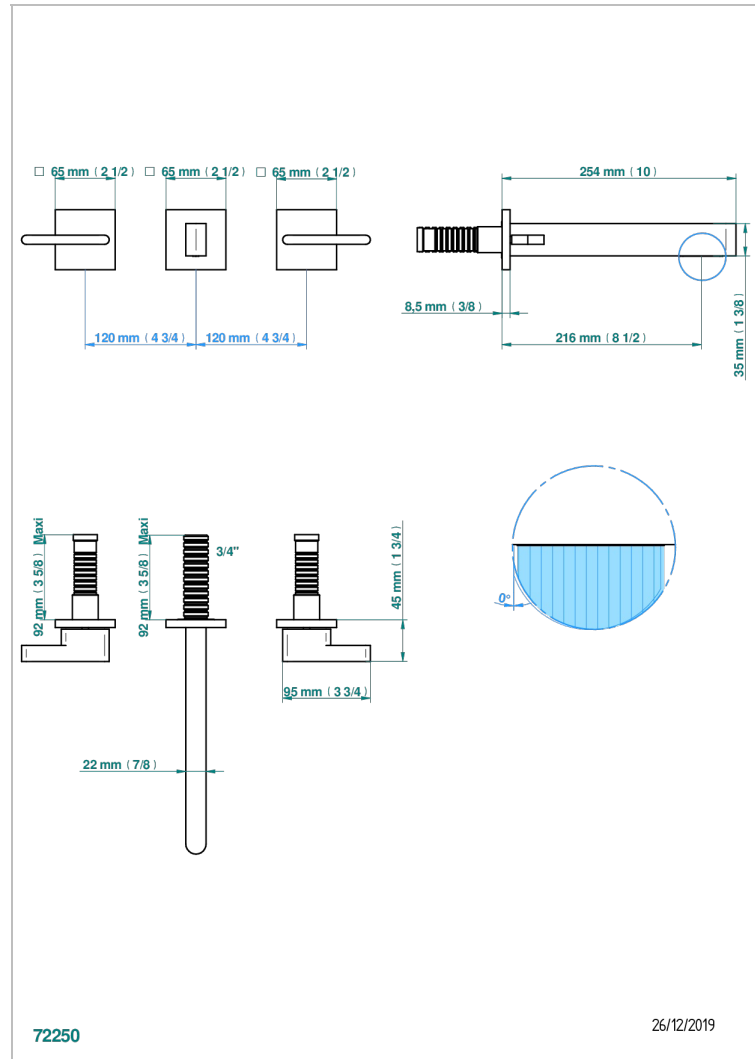

ICON-X WITH LEVER HANDLES

U7H-41SGB

Trim for wall mounted 3-hole bath set only

CHARACTERISTIC

- Icon-x with lever handles
- Trim for wall mounted 3-hole bath set only

RELATED SKU'S

- Ref. G00-40AM/US Rough parts for wall set (one counter clockwise and one clockwise cartridges)