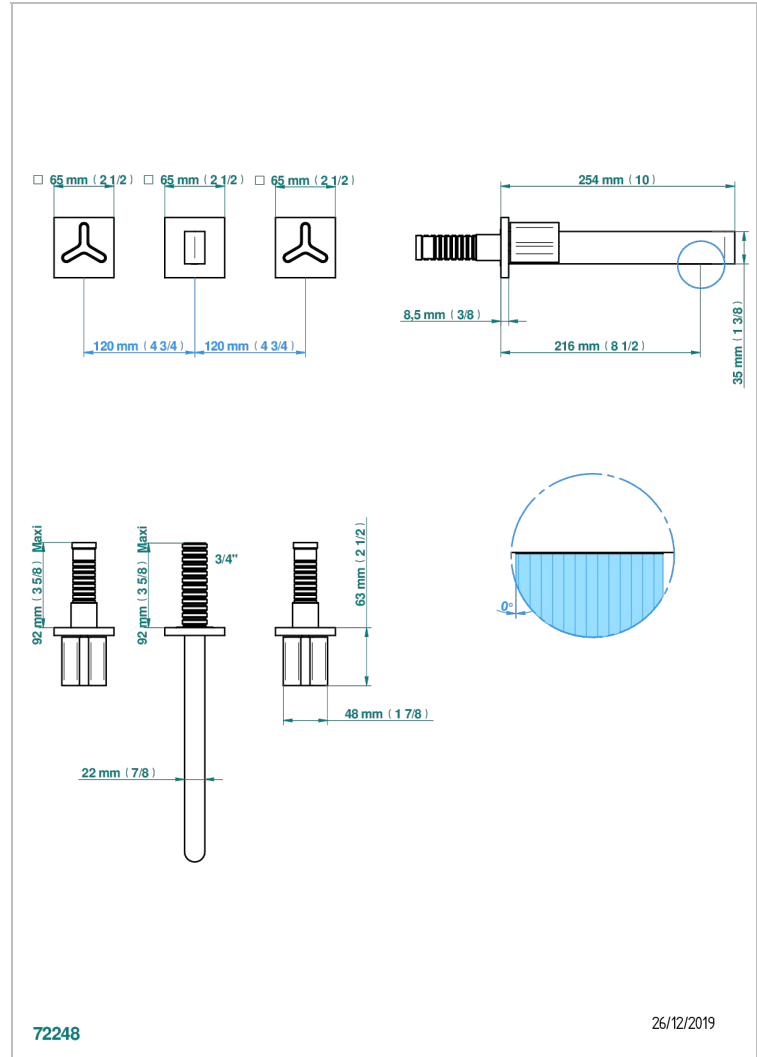

# ICON-X CARBON GOLD

U7S-41SGB

Trim for wall mounted 3-hole bath set only

THG<sup>®</sup>  
PARIS

## CHARACTERISTIC

- Icon-x carbon gold
- Trim for wall mounted 3-hole bath set only

## RELATED SKU'S

- Ref. G00-40AM/US Rough parts for wall set (one counter clockwise and one clockwise cartridges)