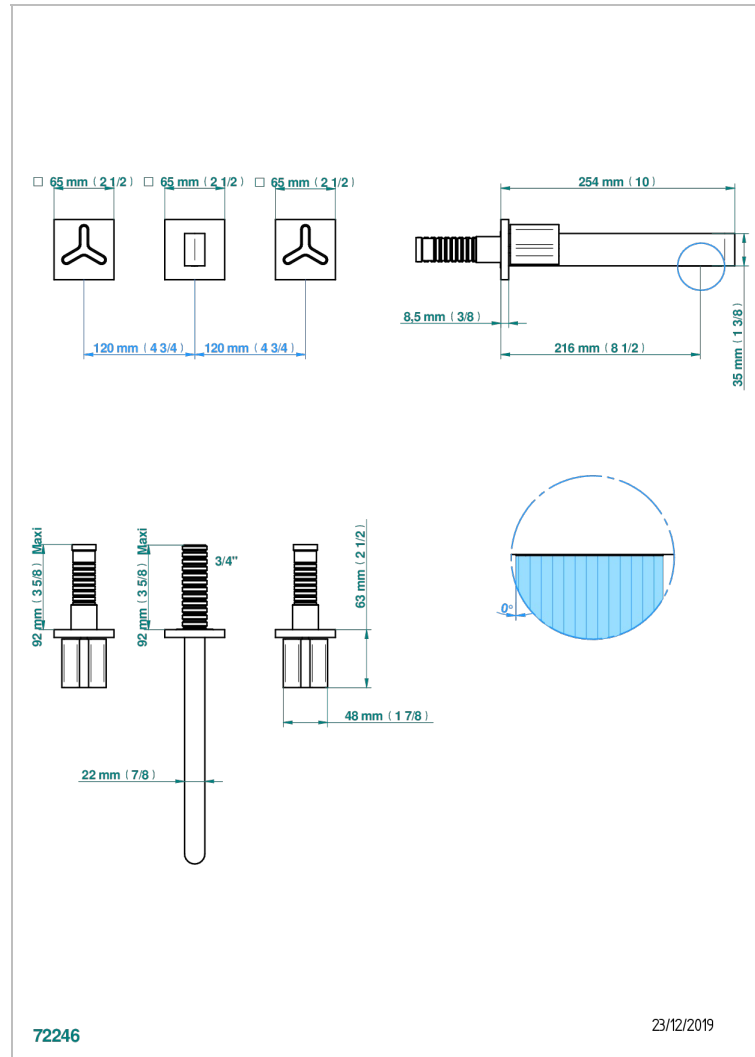

# ICON-X TITANIUM

U7L-41SGB

Trim only for wall mounted 3-hole bath mixer

## CHARACTERISTIC

- Icon-x titanium
- Trim only for wall mounted 3-hole bath mixer

## RELATED SKU'S

- Ref. G00-40AC Rough parts for wall mounted 3 hole mixer, cross handle version
- Ref. G00-40AM Rough parts for wall mounted 3 hole mixer, lever handle version