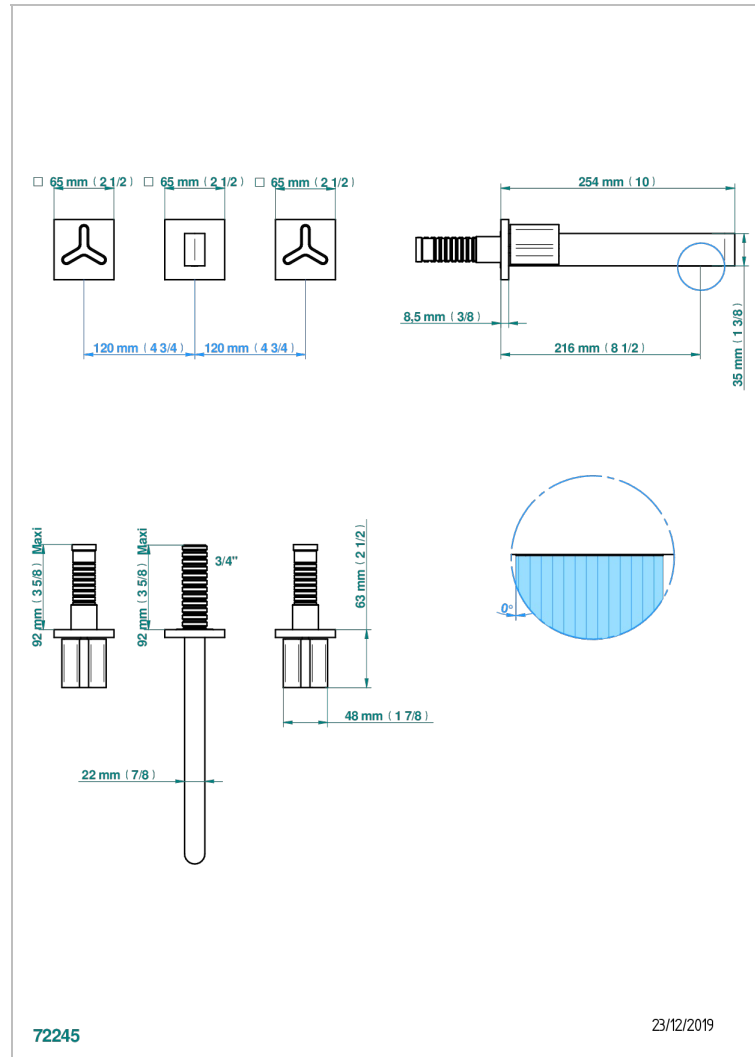

ICON-X METAL INLAYS

U7J-41SGB

Trim for wall mounted 3-hole bath set only

CHARACTERISTIC

- Icon-x metal inlays
- Trim for wall mounted 3-hole bath set only

RELATED SKU'S

- Ref. G00-40AM/US Rough parts for wall set (one counter clockwise and one clockwise cartridges)