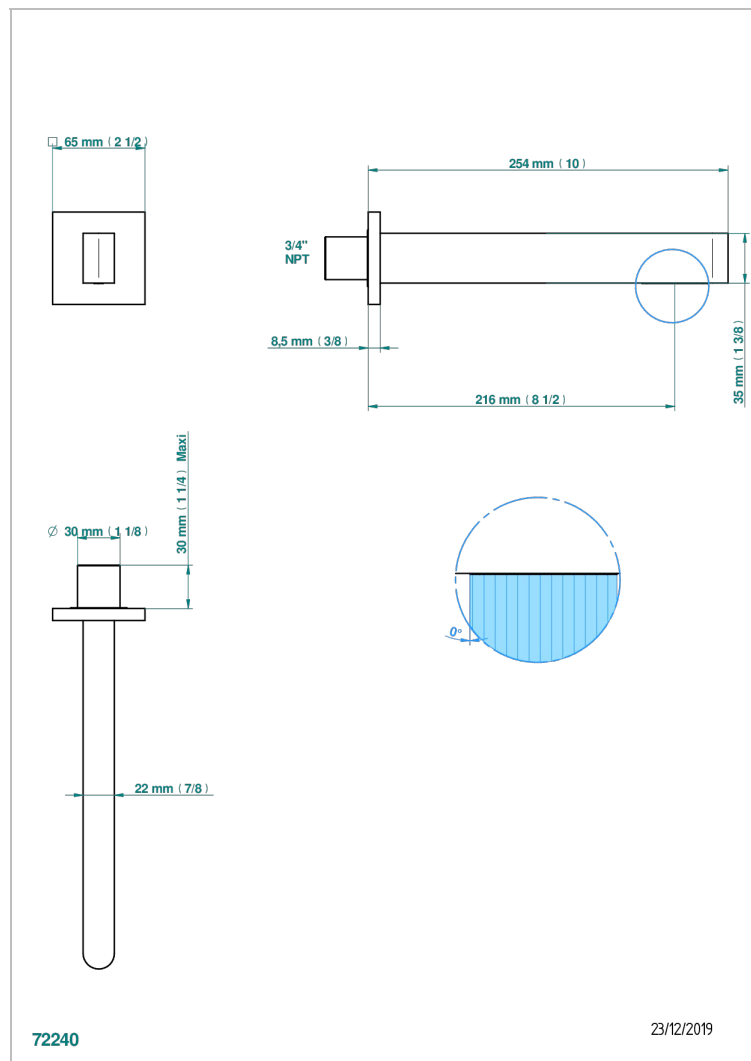

ICON-X CARBON GOLD WITH LEVER HANDLES

U7T-22SG/US

Wall mounted tub spout

CHARACTERISTIC

- ASME : ASME A112.18.1-2011/CSA B125.1-11

STANDARDS

C

AVAILABLE FINITIONS