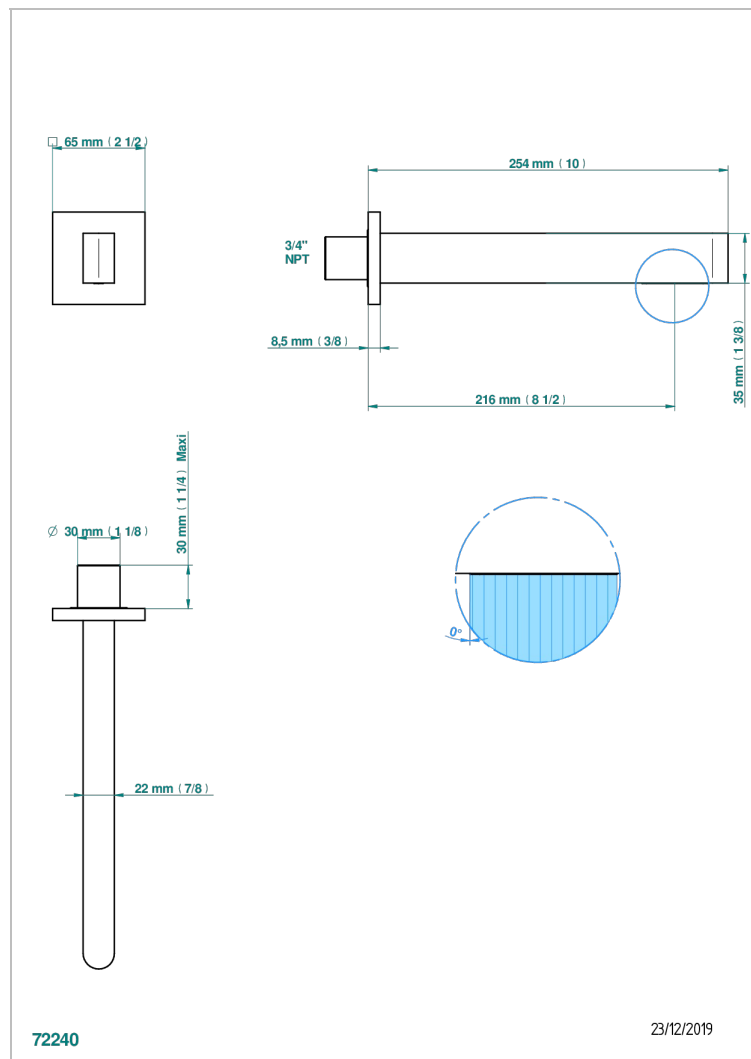

# ICON-X - TITANIUM WITH LEVER HANDLES

U7M-22SG/US

Wall mounted tub spout

THG<sup>®</sup>  
PARIS

## CHARACTERISTIC

- ASME : ASME A112.18.1-2011/CSA B125.1-11