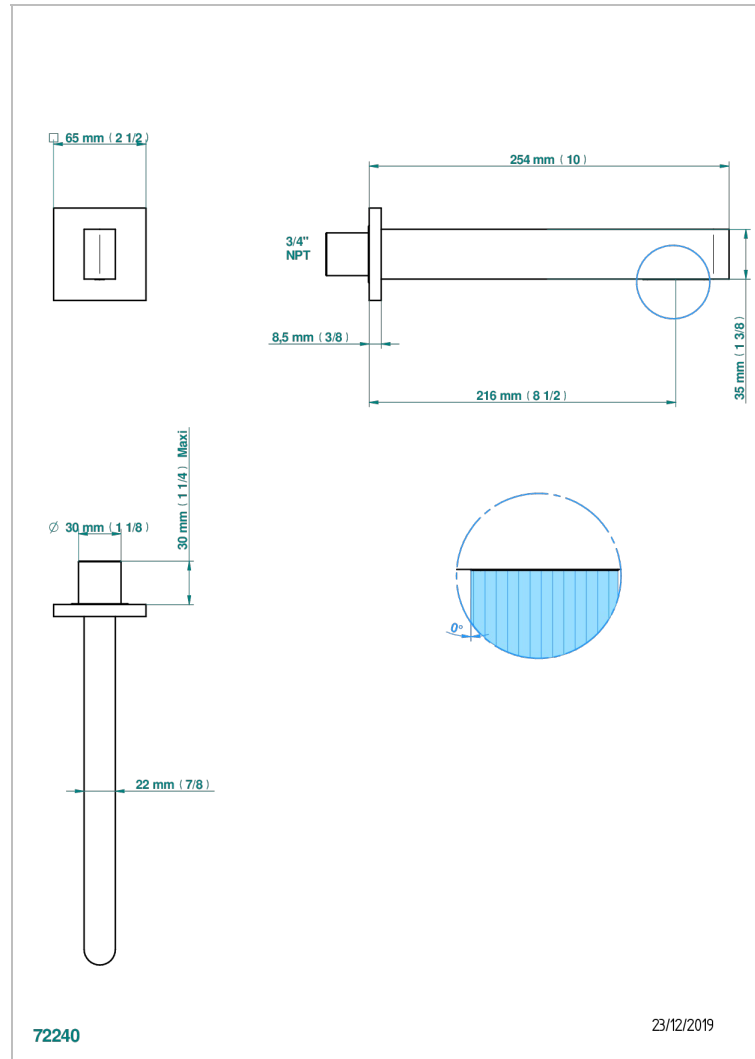

# ICON-X TITANIUM

U7L-22SG/US

Wall mounted tub spout

## CHARACTERISTIC

- ASME : ASME A112.18.1-2011/CSA B125.1-11