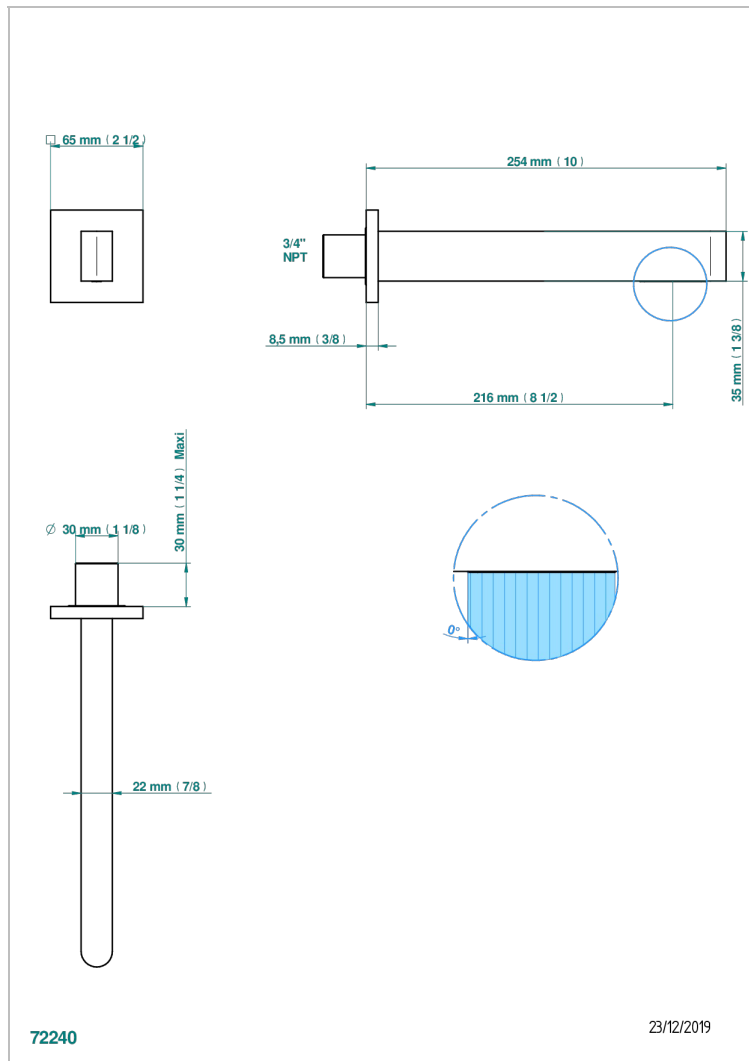

# ICON-X WITH LEVER HANDLES

U7H-22SG/US

Wall mounted tub spout

## CHARACTERISTIC

- ASME : ASME A112.18.1-2011/CSA B125.1-11