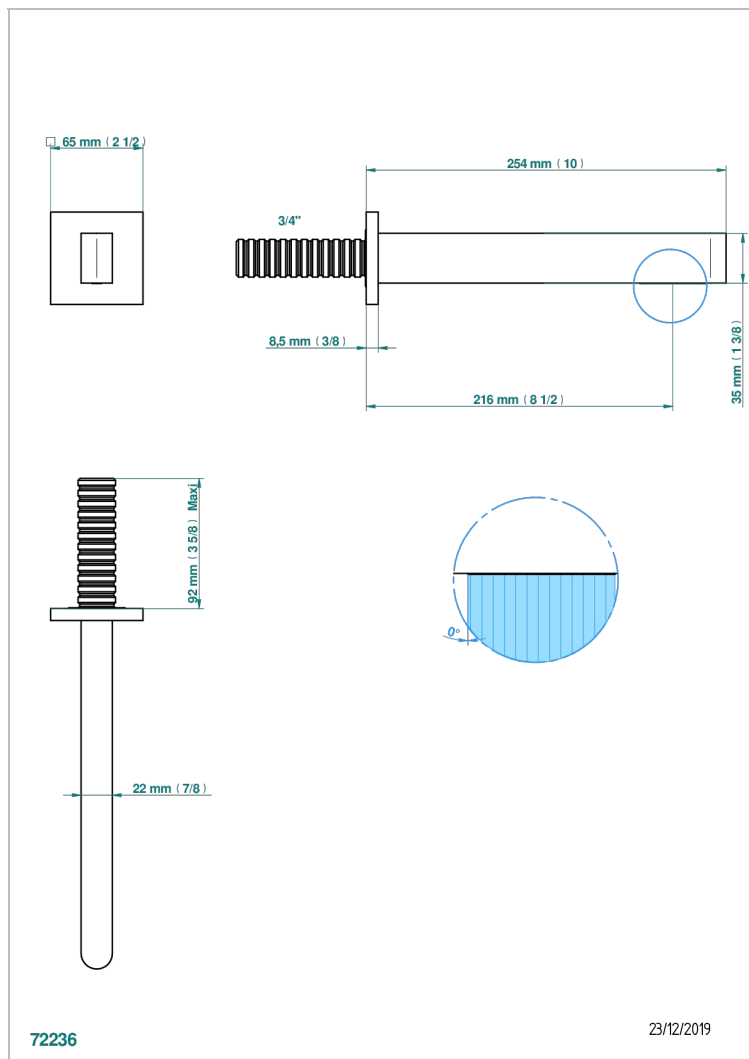

ICON-X CARBON GOLD WITH LEVER

U7T-43SGB

Basin wall spout 3/4 no T junction

THG[®]
PARIS

CHARACTERISTIC

- Icon-x carbon gold with lever
- Basin wall spout 3/4 no T junction

TECHNICAL SPECS

- Recommandé : 3 bars (max. 5 bars) - Advised : 43,5 psi (max. 72 psi)
- 9 l/min à 3 bars (1.58 gpm at 43.5 psi)

AVAILABLE FINITIONS

Antique nickel - H28
Black ceram - D30
Blush PVD - H62
Brass color PVD - H49
Brown bronze color PVD - F33
Gold color PVD - H52

Graphite PVD - H64
Matt Umber PVD - H67
Matt blush PVD - H60
Matt brass color PVD - H50
Matt brown bronze color PVD - F34
Matt chrome - C02