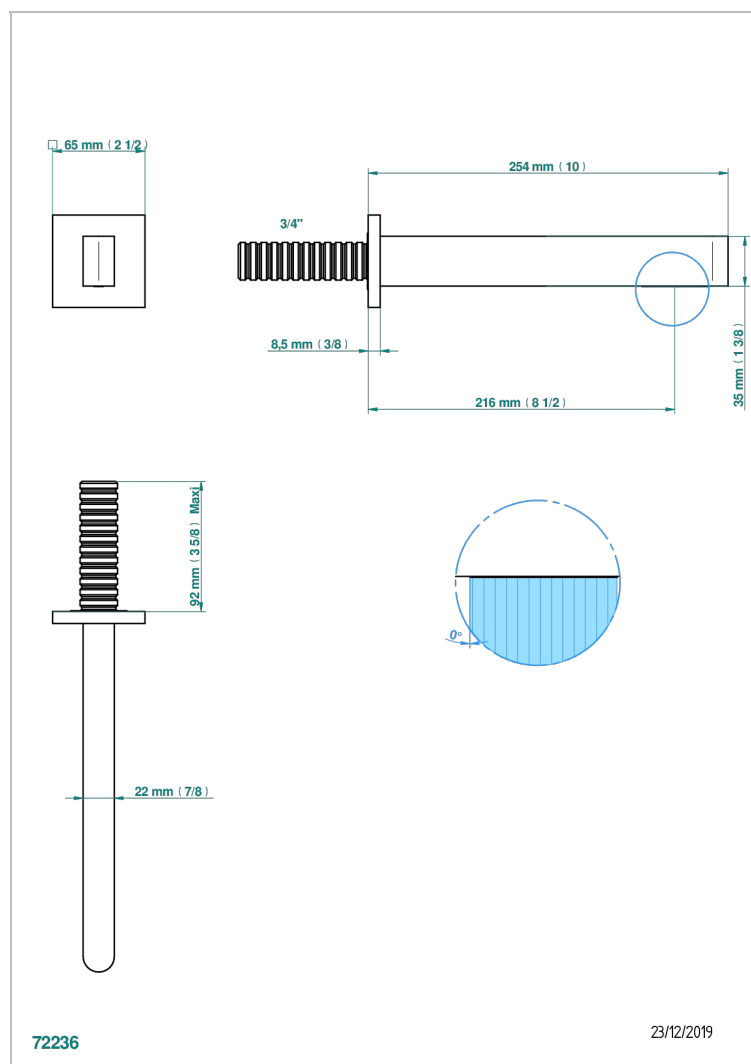

# ICON-X CARBON GOLD WITH LEVER

U7T-43SGB

Basin wall spout 3/4 no T junction

THG<sup>®</sup>  
PARIS

## CHARACTERISTIC

- Icon-x carbon gold with lever
- Basin wall spout 3/4 no T junction

## TECHNICAL SPECS

- Recommandé : 3 bars (max. 5 bars) - Advised : 43,5 psi (max. 72 psi)
- 9 l/min à 3 bars (1.58 gpm at 43.5 psi)