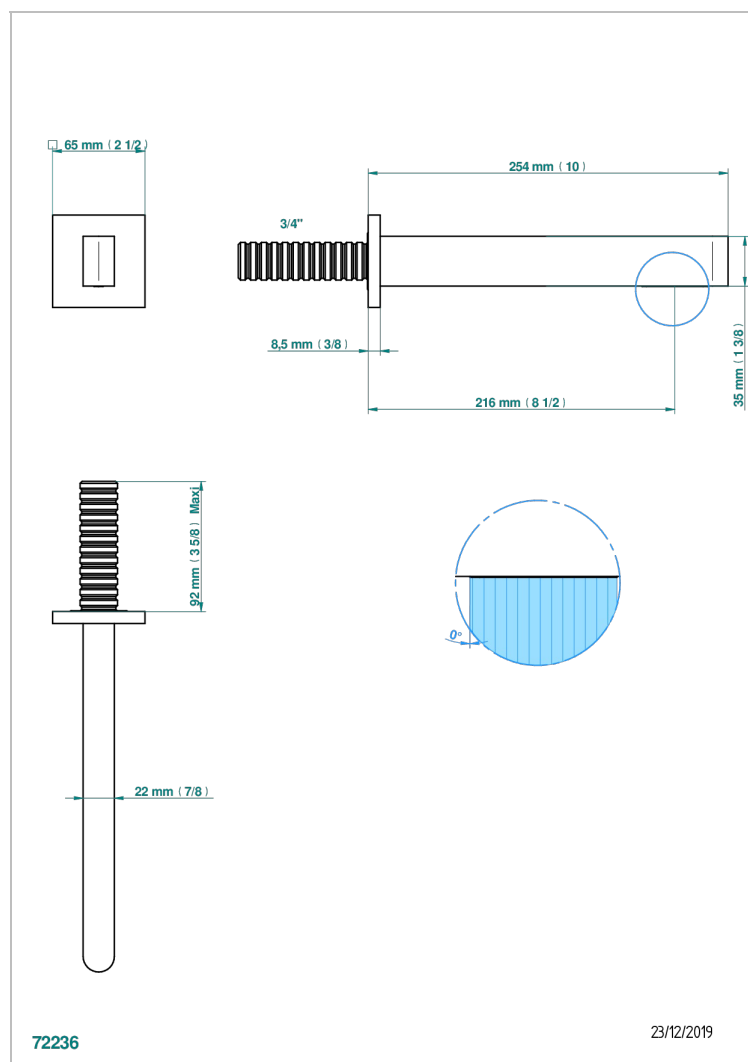

ICON-X CARBON GOLD WITH LEVER

U7T-43SGB

Basin wall spout 3/4 no T junction

THG[®]
PARIS

CHARACTERISTIC

- Icon-x carbon gold with lever
- Basin wall spout 3/4 no T junction

TECHNICAL SPECS

- Recommandé : 3 bars (max. 5 bars) - Advised : 43,5 psi (max. 72 psi)
- 9 l/min à 3 bars (1.58 gpm at 43.5 psi)

AVAILABLE FINITIONS

Antique nickel - H28
Black ceram - D30
Blush PVD - H62
Brass color PVD - H49
Brown bronze color PVD - F33
Gold color PVD - H52

Graphite PVD - H64
Matt Umber PVD - H67
Matt blush PVD - H60
Matt brass color PVD - H50
Matt brown bronze color PVD - F34
Matt chrome - C02