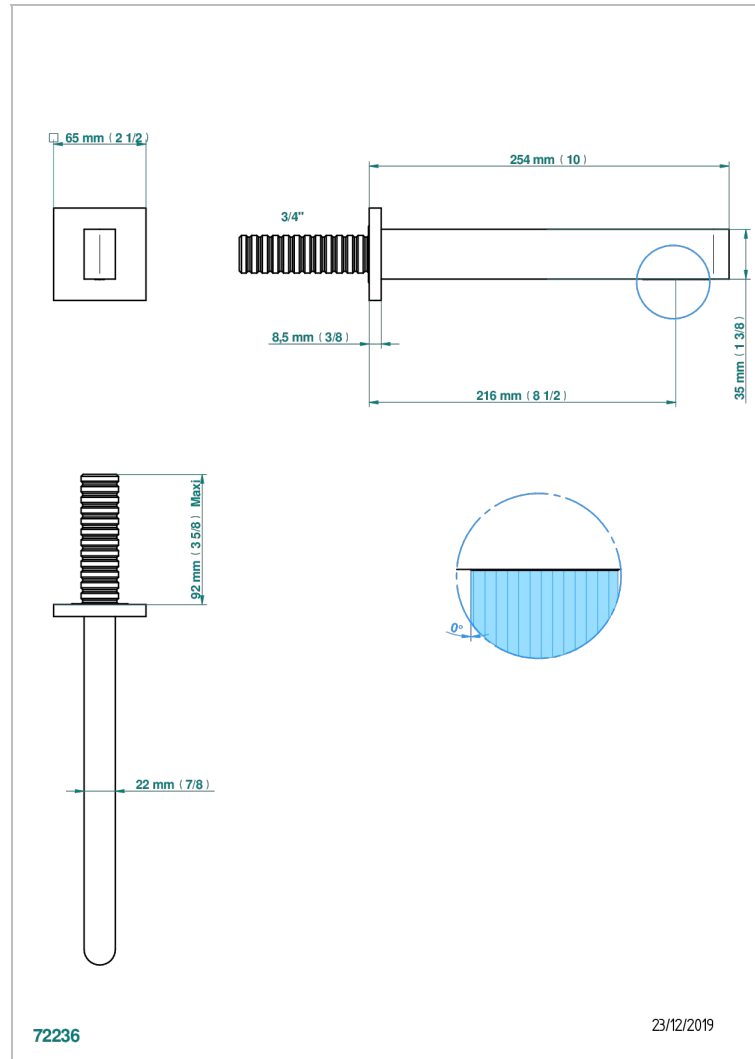

ICON-X TITANIUM WITH LEVER

U7M-43SGB

Basin wall spout 3/4 no T junction

CHARACTERISTIC

- Icon-x titanium with lever
- Basin wall spout 3/4 no T junction

TECHNICAL SPECS

- Recommandé : 3 bars (max. 5 bars) - Advised : 43,5 psi (max. 72 psi)
- 9 l/min à 3 bars (1.58 gpm at 43.5 psi)

AVAILABLE FINITIONS

Antique nickel - H28
Black ceram - D30
Blush PVD - H62
Brass color PVD - H49
Brown bronze color PVD - F33
Gold color PVD - H52

Graphite PVD - H64
Matt Umber PVD - H67
Matt blush PVD - H60
Matt brass color PVD - H50
Matt brown bronze color PVD - F34
Matt chrome - C02