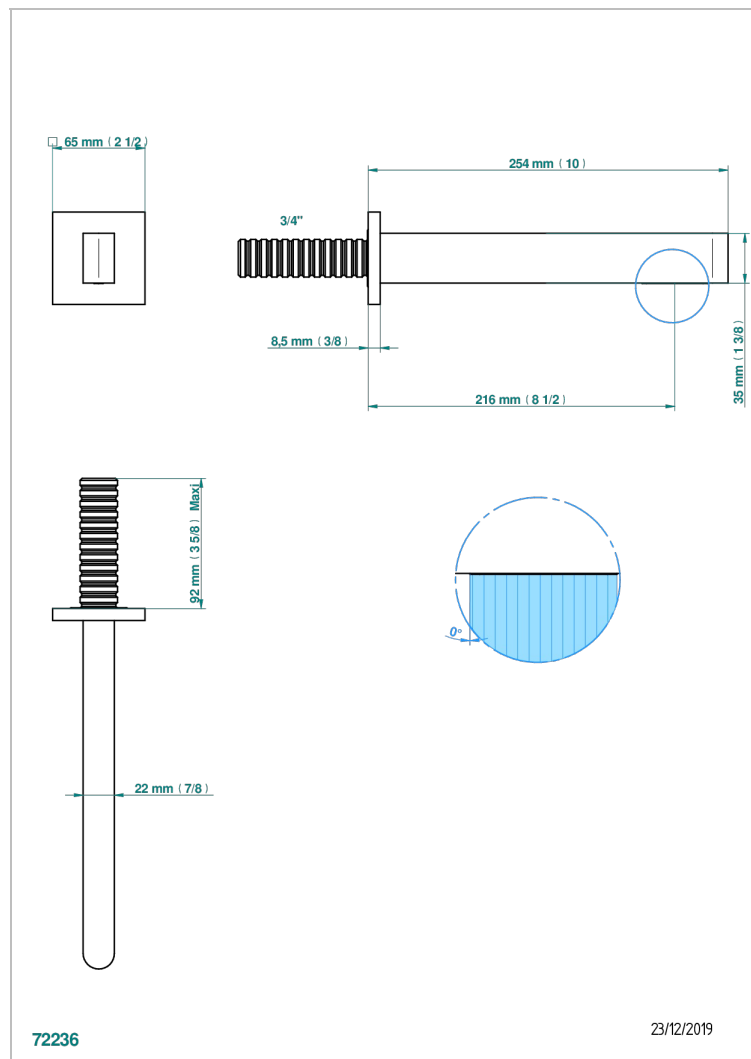

ICON-X TITANIUM WITH LEVER

U7M-43SGB

Basin wall spout 3/4 no T junction

THG[®]
PARIS

CHARACTERISTIC

- Icon-x titanium with lever
- Basin wall spout 3/4 no T junction

TECHNICAL SPECS

- Recommandé : 3 bars (max. 5 bars) - Advised : 43,5 psi (max. 72 psi)
- 9 l/min à 3 bars (1.58 gpm at 43.5 psi)

AVAILABLE FINITIONS

Antique nickel - H28
Black ceram - D30
Blush PVD - H62
Brass color PVD - H49
Brown bronze color PVD - F33
Gold color PVD - H52

Graphite PVD - H64
Matt Umber PVD - H67
Matt blush PVD - H60
Matt brass color PVD - H50
Matt brown bronze color PVD - F34
Matt chrome - C02