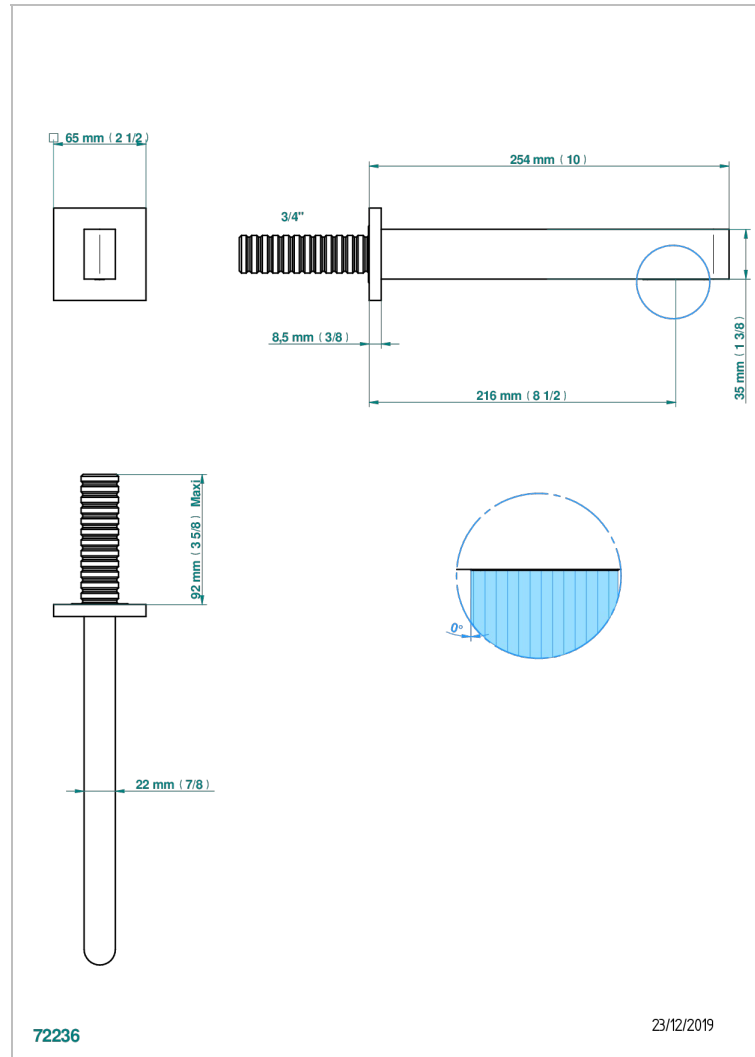

ICON-X TITANIUM WITH LEVER

U7M-43SGB

Basin wall spout 3/4 no T junction

CHARACTERISTIC

- Icon-x titanium with lever
- Basin wall spout 3/4 no T junction

TECHNICAL SPECS

- Recommandé : 3 bars (max. 5 bars) - Advised : 43,5 psi (max. 72 psi)
- 9 l/min à 3 bars (1.58 gpm at 43.5 psi)

AVAILABLE FINITIONS

Antique nickel - H28
Black ceram - D30
Blush PVD - H62
Brass color PVD - H49
Brown bronze color PVD - F33
Gold color PVD - H52

Graphite PVD - H64
Matt Umber PVD - H67
Matt blush PVD - H60
Matt brass color PVD - H50
Matt brown bronze color PVD - F34
Matt chrome - C02