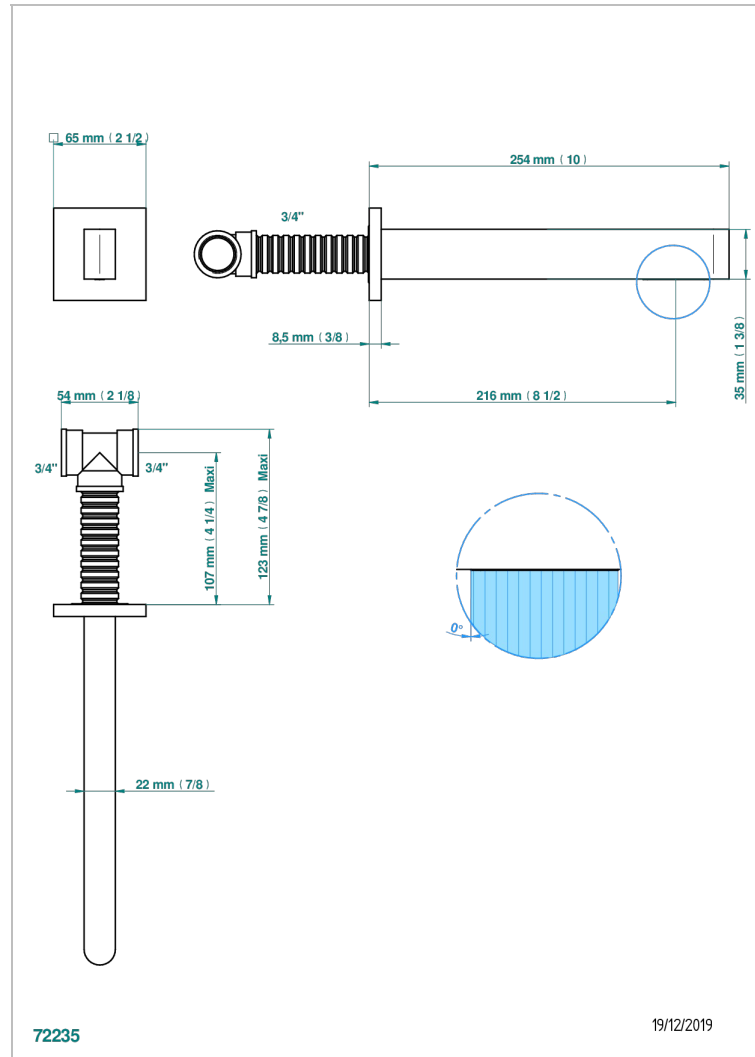

ICON-X TITANIUM

U7L-22SG

Wall mounted super goliath bath spout

CHARACTERISTIC

- Icon-x titanium
- Wall mounted super goliath bath spout

AVAILABLE FINITIONS

Antique nickel - H28
Black ceram - D30
Blush PVD - H62
Brass color PVD - H49
Brown bronze color PVD - F33
Gold color PVD - H52